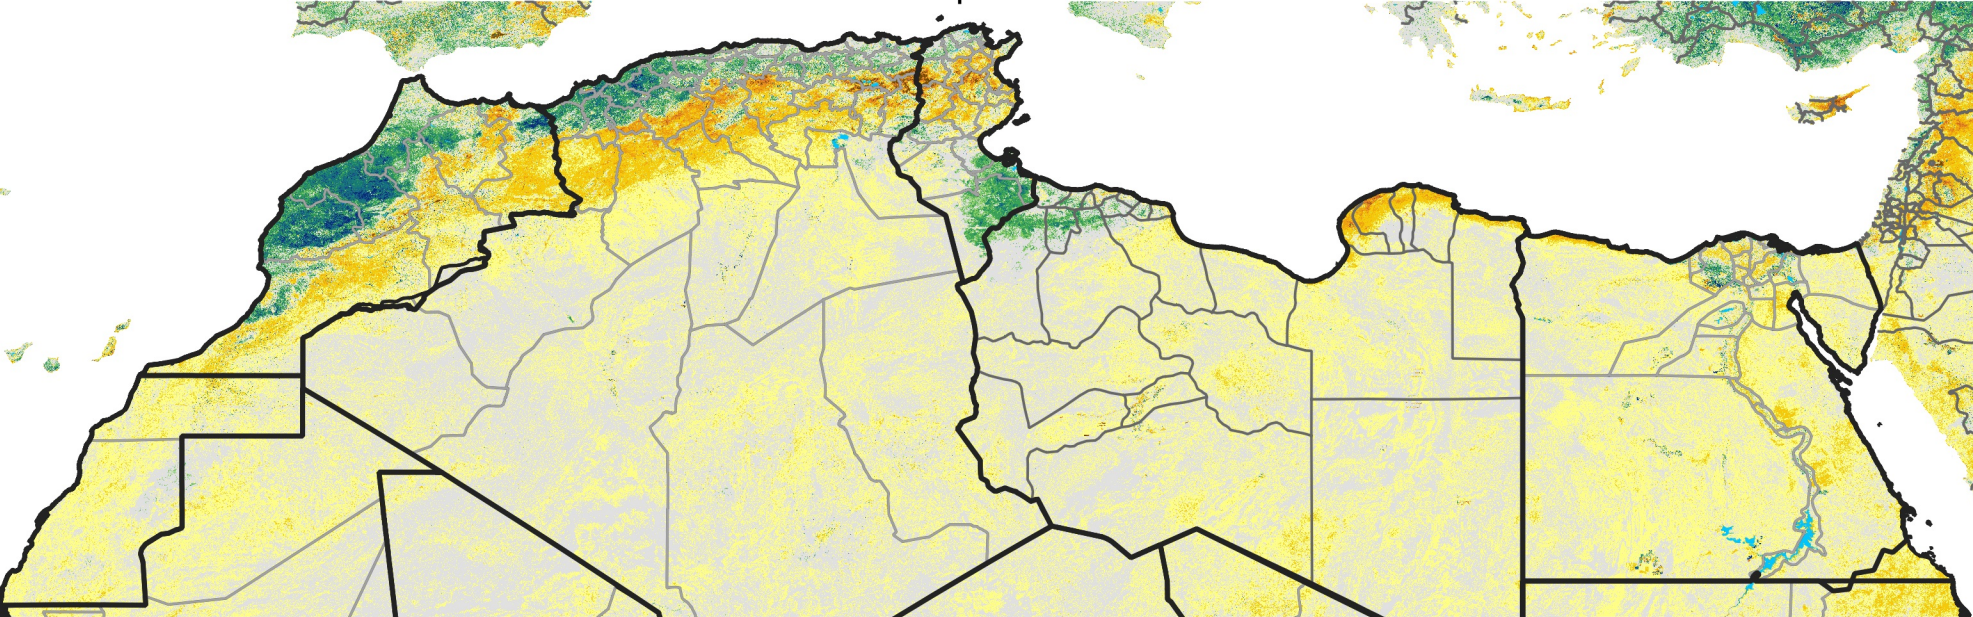

# North Africa Percent of Mean NDVI

2018 / mean (2003 - 2022)  
Period 11 / April 11 - 20, 2018