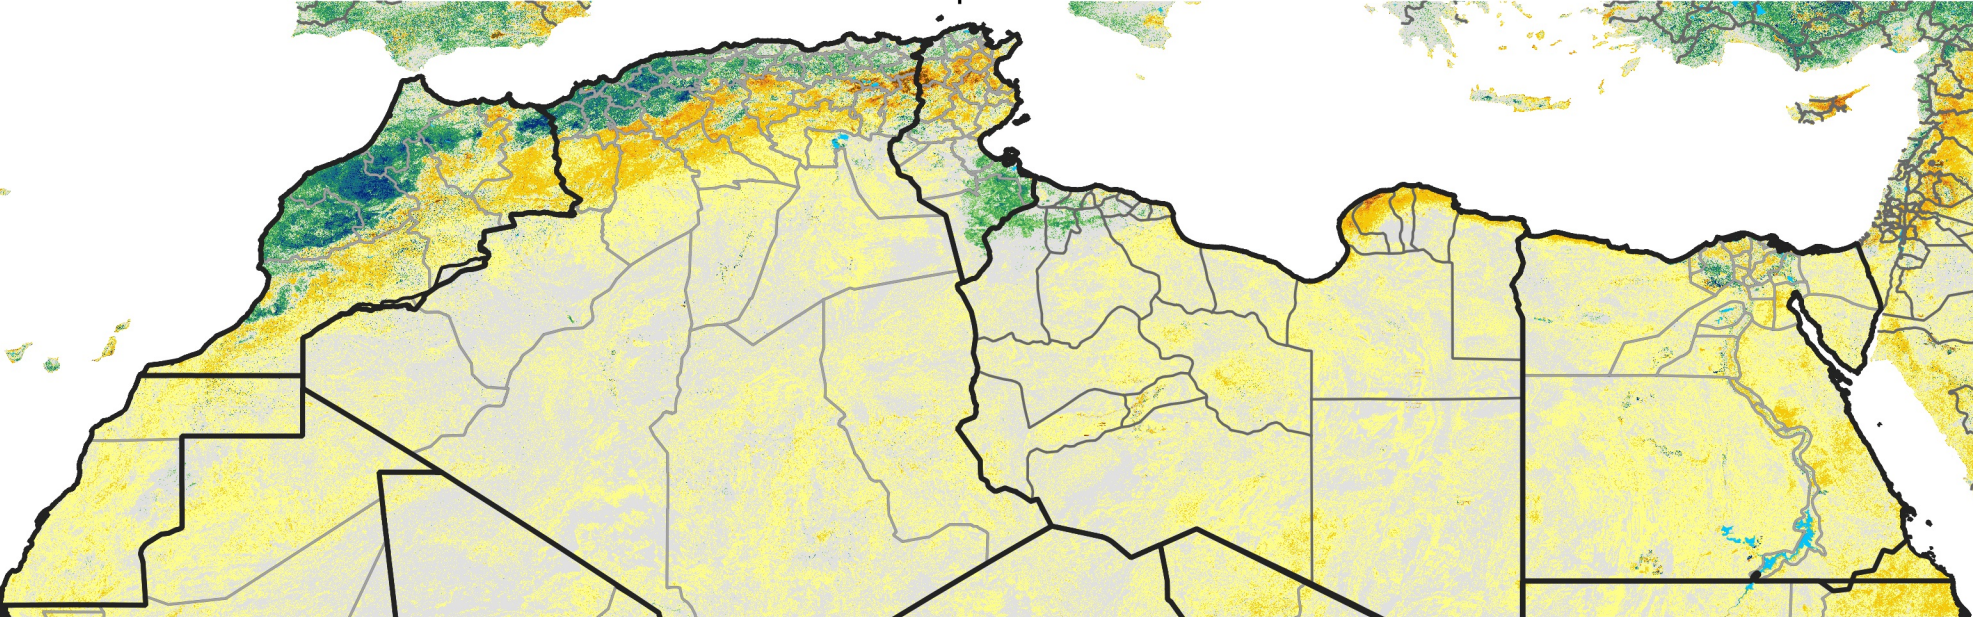

North Africa Percent of Mean NDVI

2018 / mean (2003 - 2022)
Period 12 / April 21 - 30, 2018

Percent of Normal