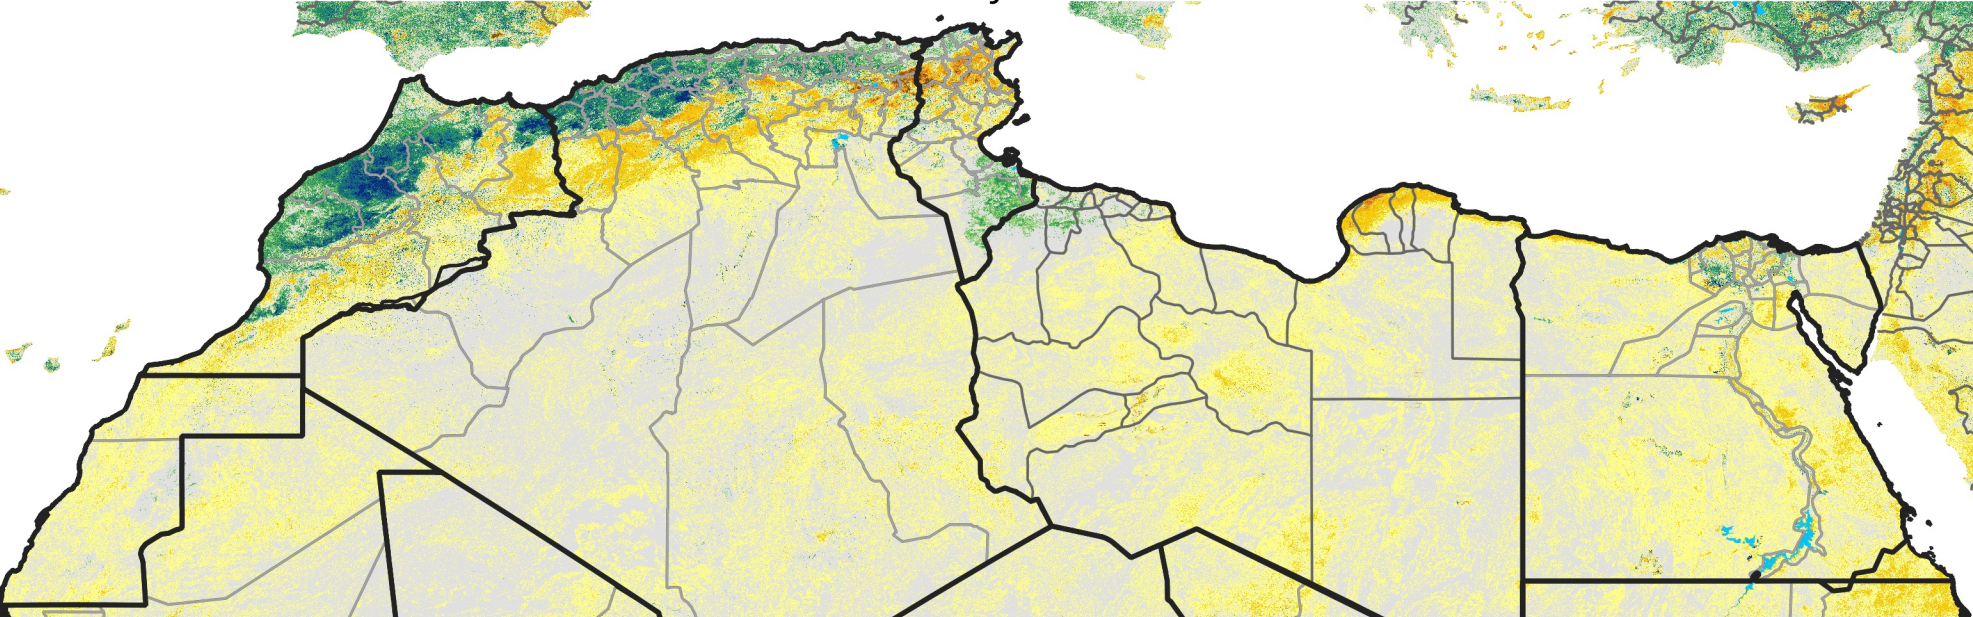

North Africa Percent of Mean NDVI

2018 / mean (2003 - 2022)
Period 13 / May 01 - 10, 2018

Percent of Normal