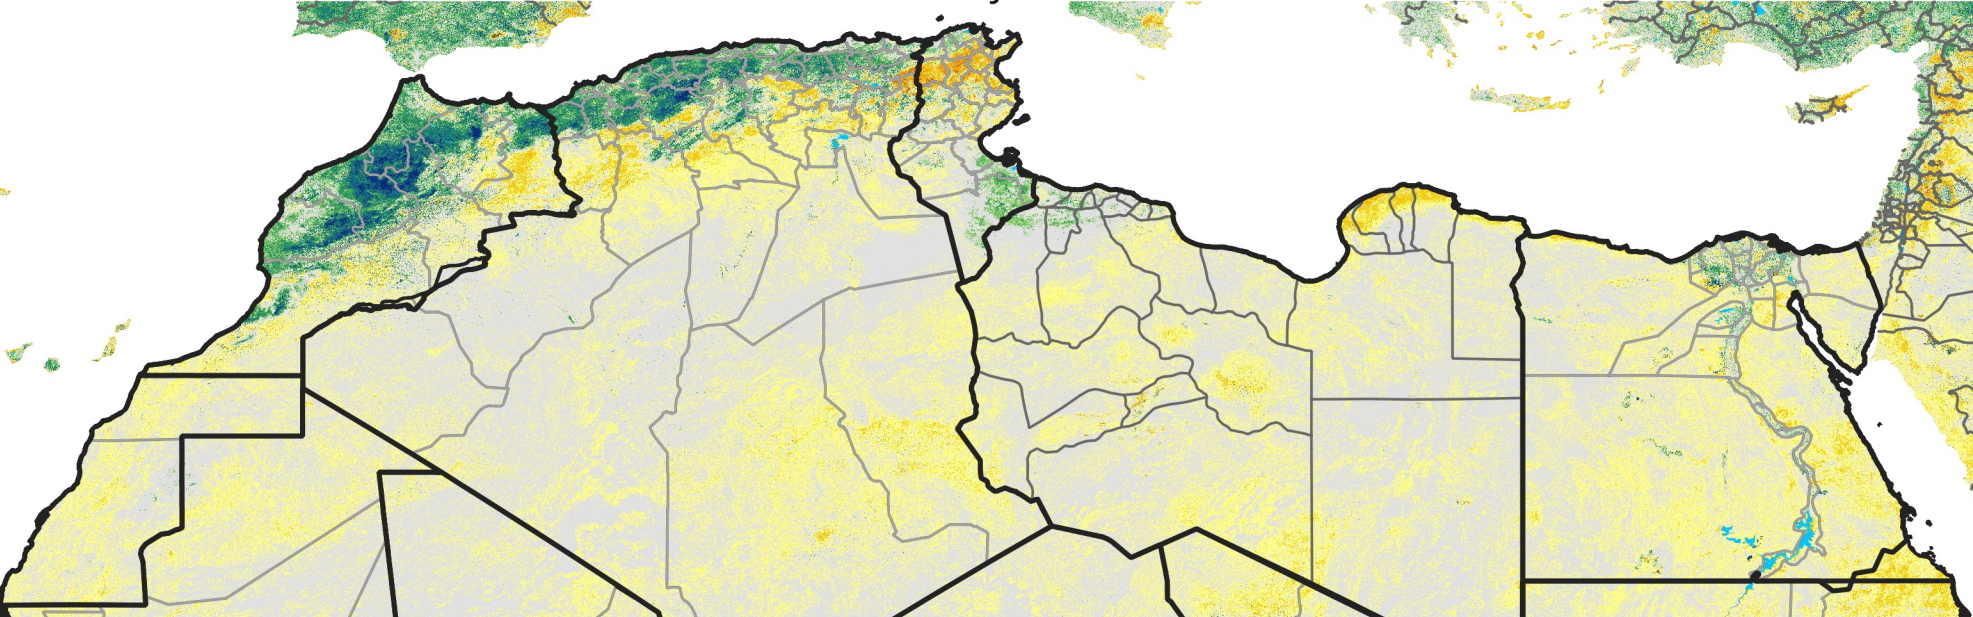

# North Africa Percent of Mean NDVI

2018 / mean (2003 - 2022)  
Period 15 / May 21 - 31, 2018