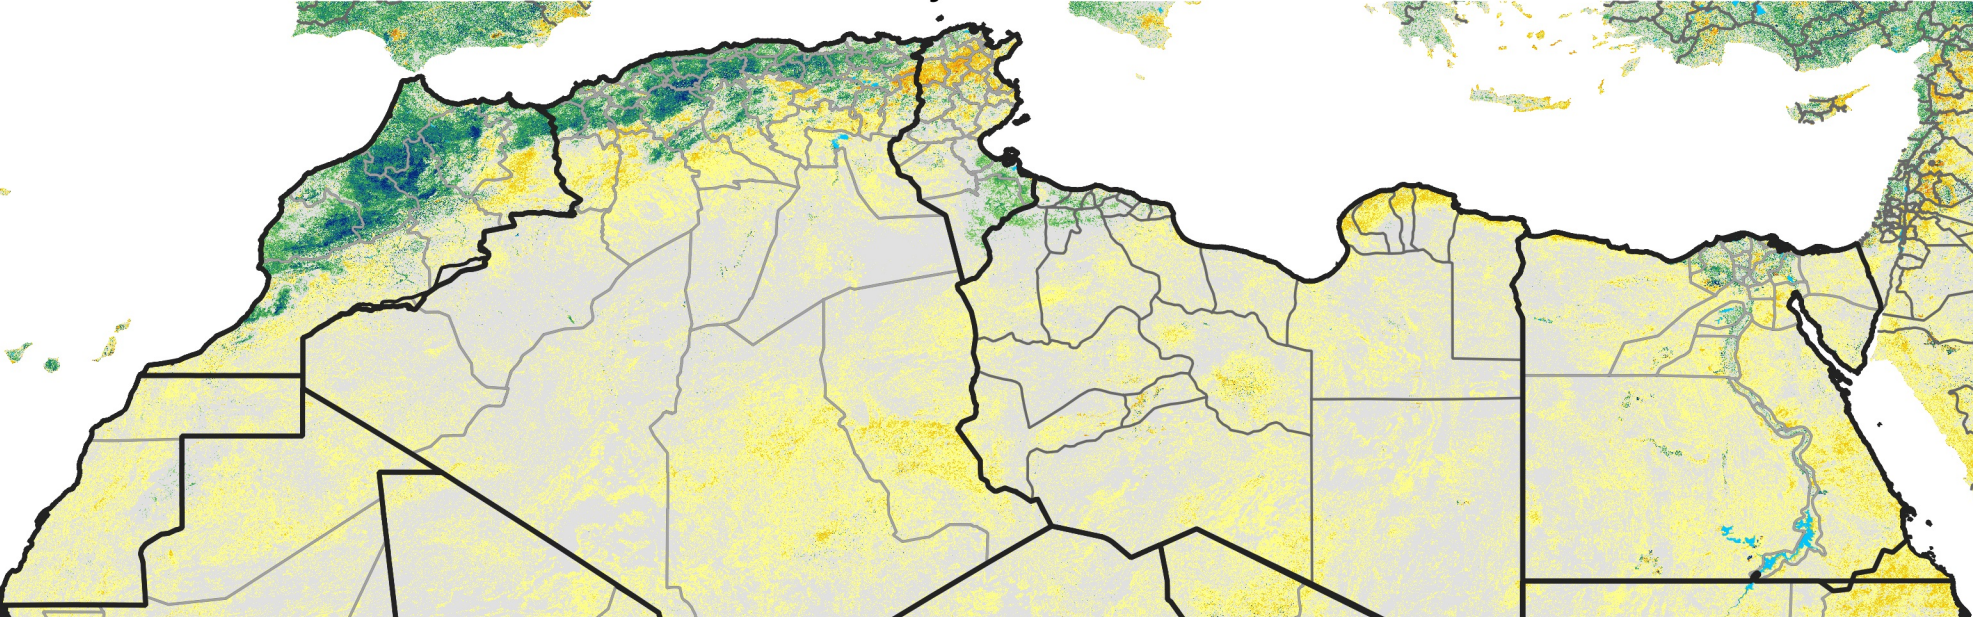

North Africa Percent of Mean NDVI

2018 / mean (2003 - 2022)
Period 16 / June 01 - 10, 2018

Percent of Normal