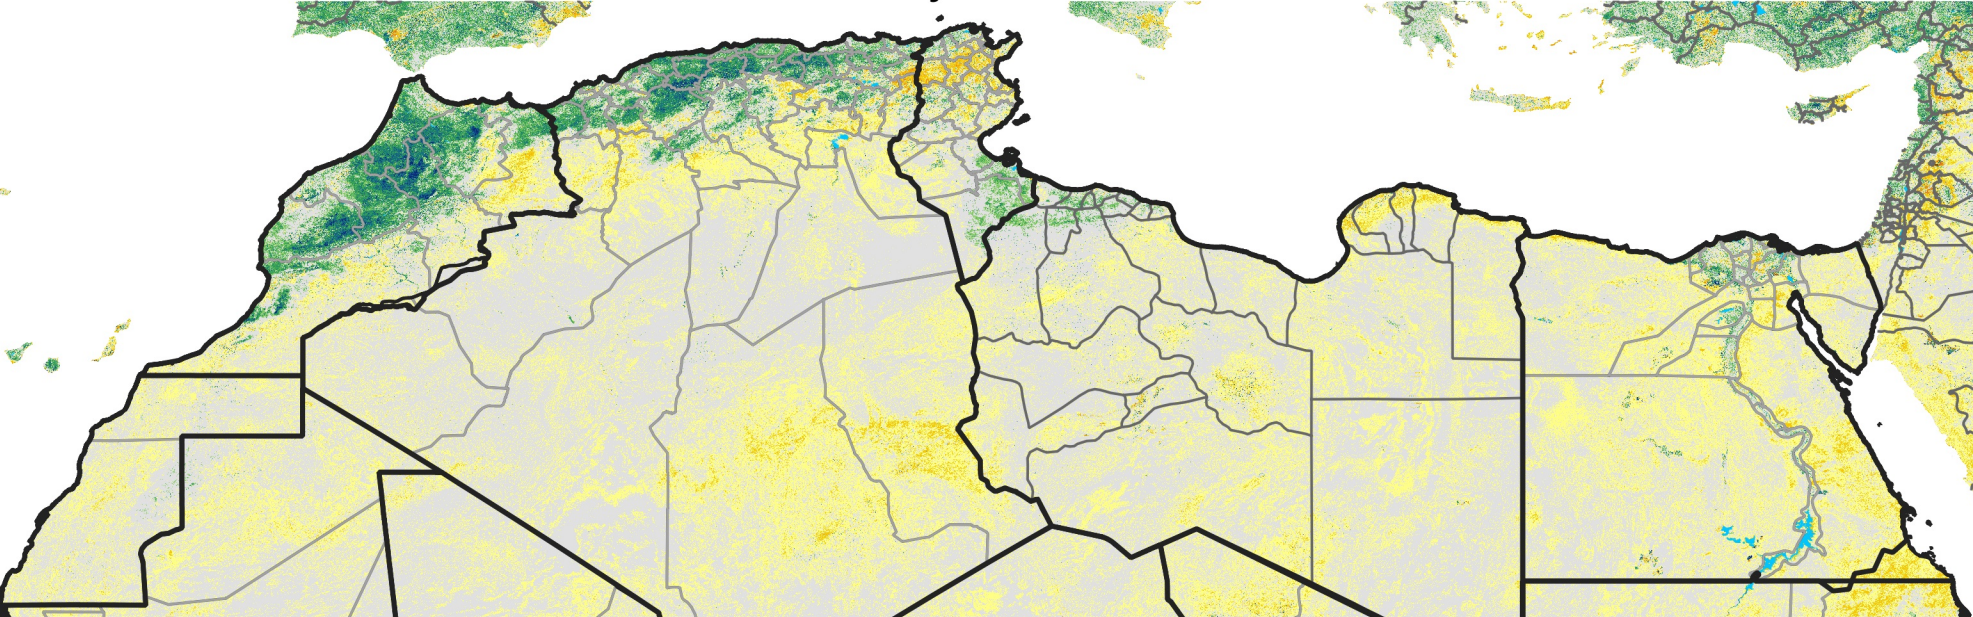

North Africa Percent of Mean NDVI

2018 / mean (2003 - 2022)
Period 17 / June 11 - 20, 2018

Percent of Normal