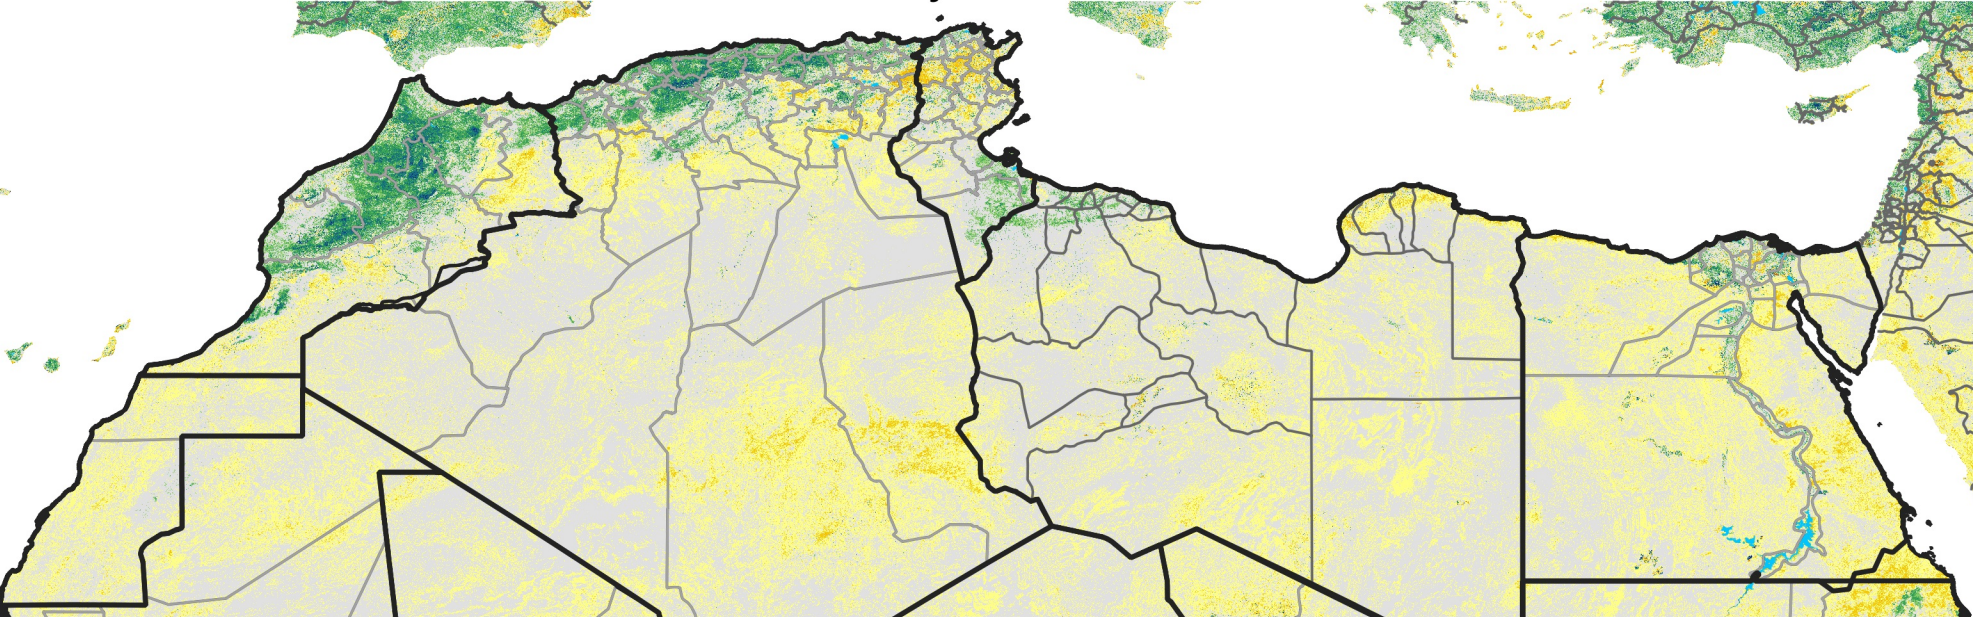

# North Africa Percent of Mean NDVI

2018 / mean (2003 - 2022)  
Period 18 / June 21 - 30, 2018