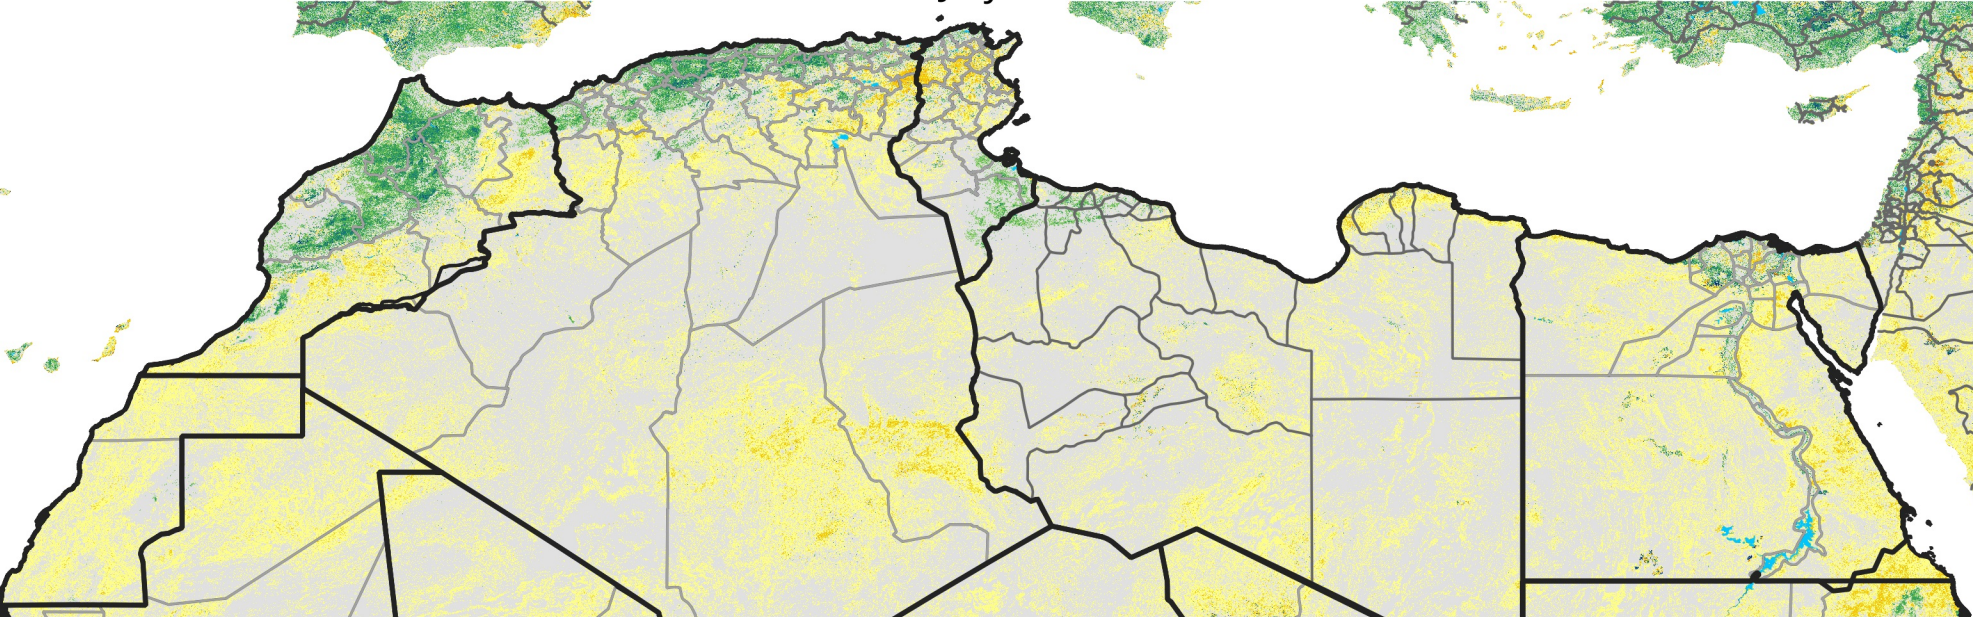

North Africa Percent of Mean NDVI

2018 / mean (2003 - 2022)
Period 19 / July 01 - 10, 2018

Percent of Normal