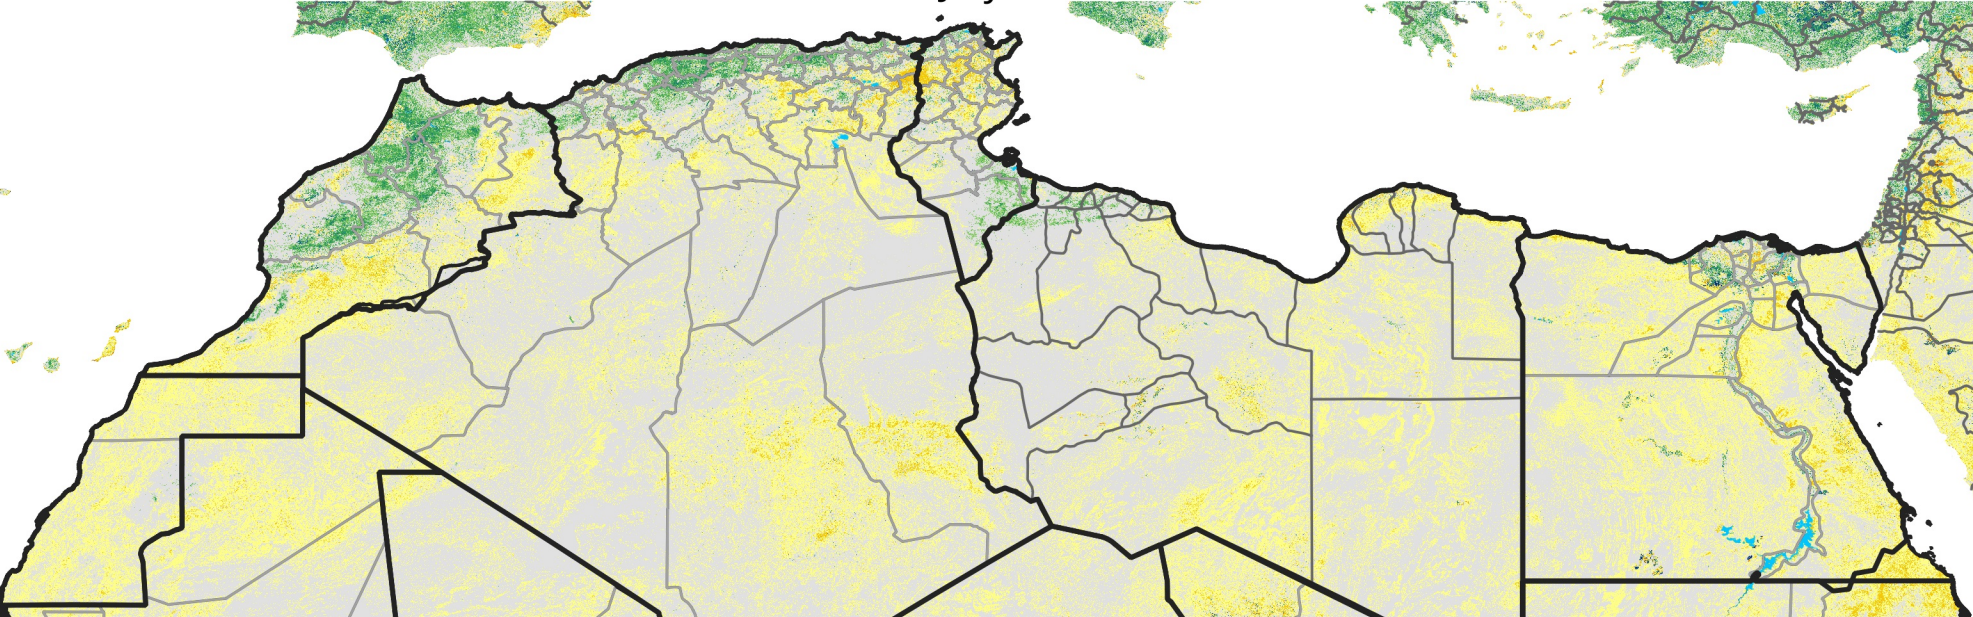

# North Africa Percent of Mean NDVI

2018 / mean (2003 - 2022)  
Period 20 / July 11 - 20, 2018