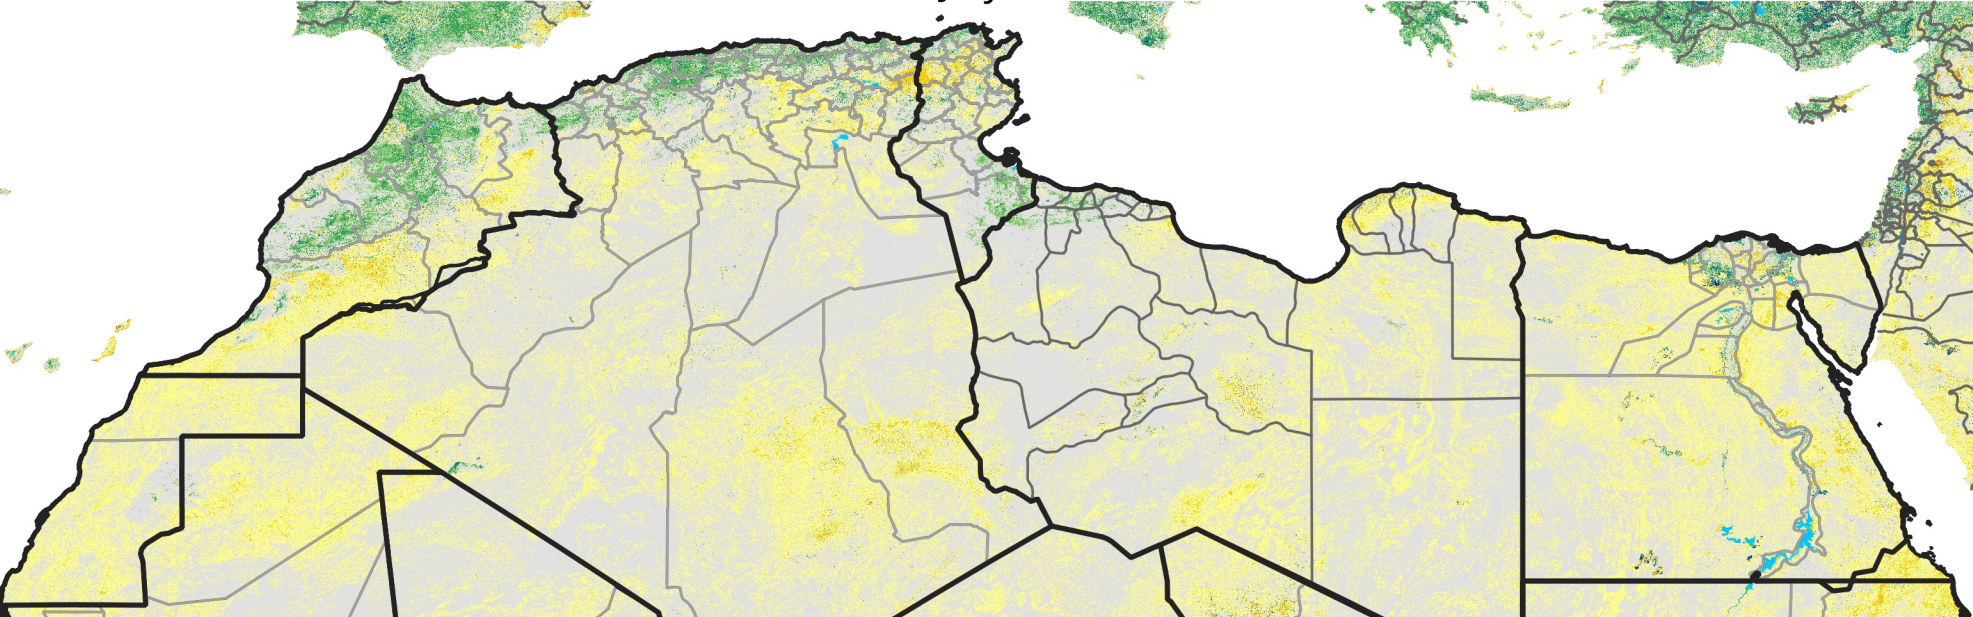

North Africa Percent of Mean NDVI

2018 / mean (2003 - 2022)
Period 21 / July 21 - 31, 2018

Percent of Normal