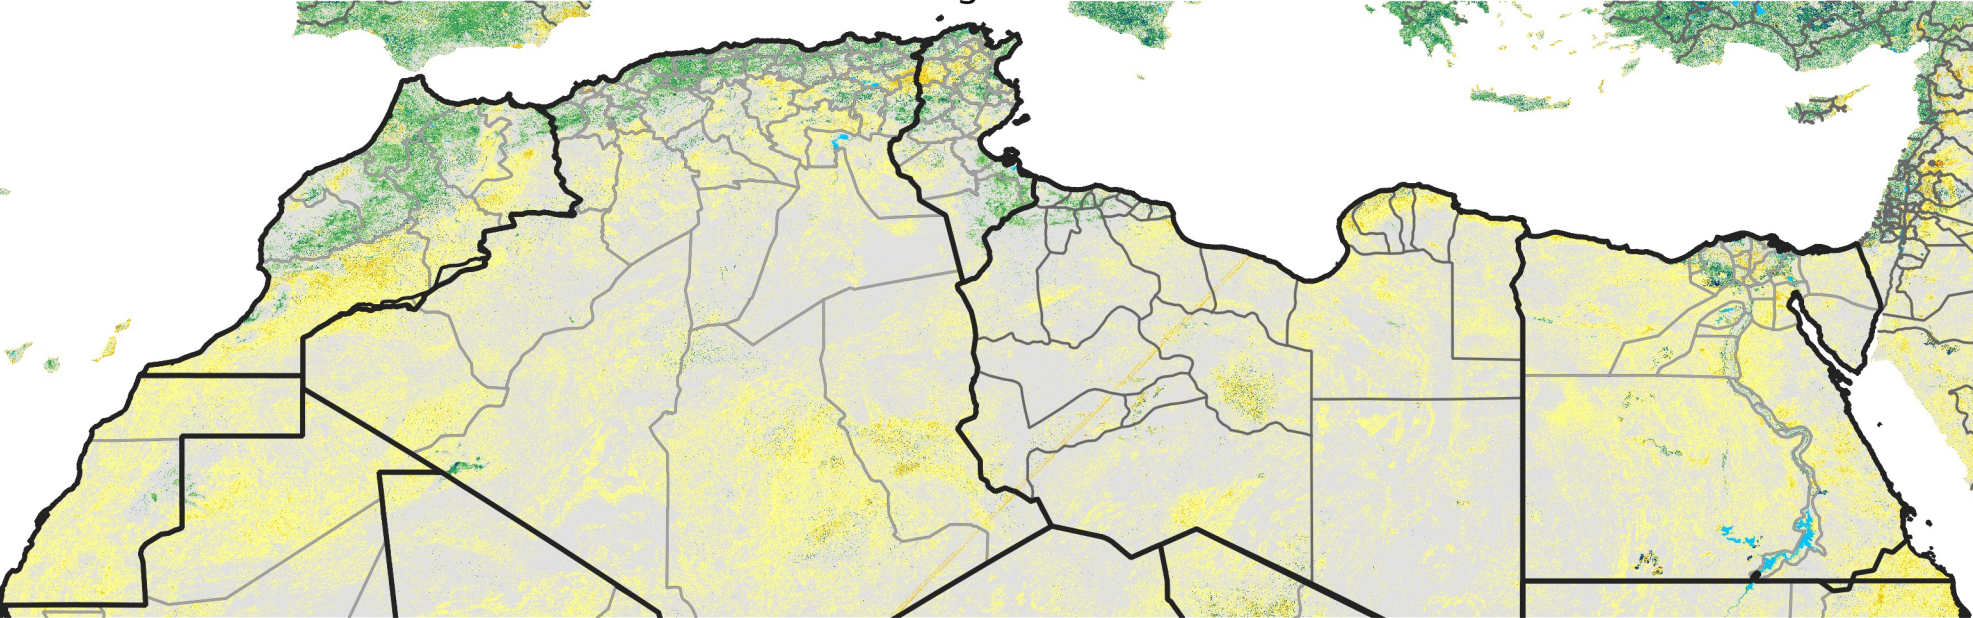

North Africa Percent of Mean NDVI

2018 / mean (2003 - 2022)
Period 22 / August 01 - 10, 2018

Percent of Normal