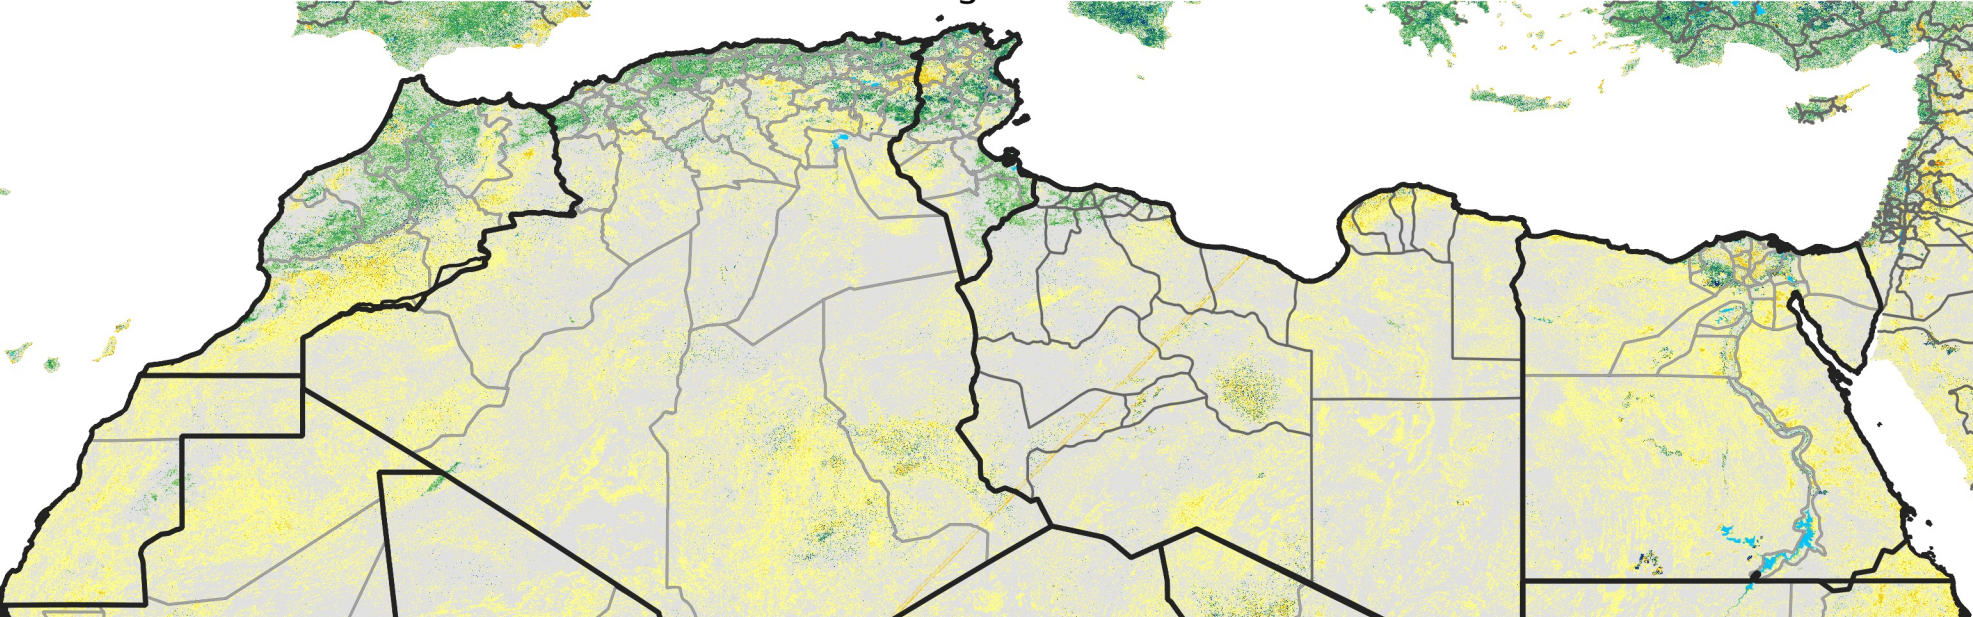

North Africa Percent of Mean NDVI

2018 / mean (2003 - 2022)
Period 23 / August 11 - 20, 2018

Percent of Normal