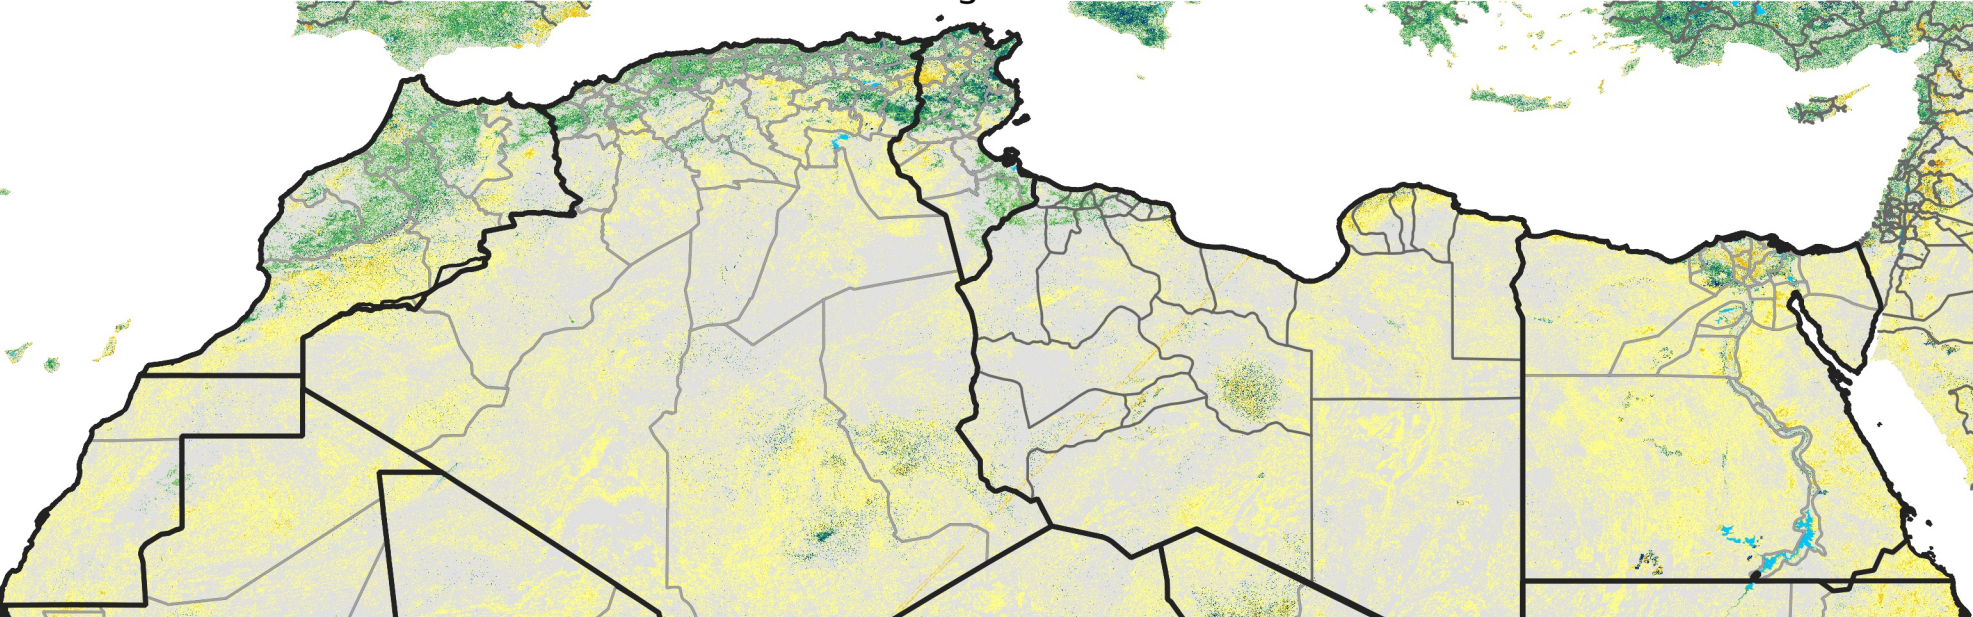

North Africa Percent of Mean NDVI

2018 / mean (2003 - 2022)
Period 24 / August 21 - 31, 2018

Percent of Normal