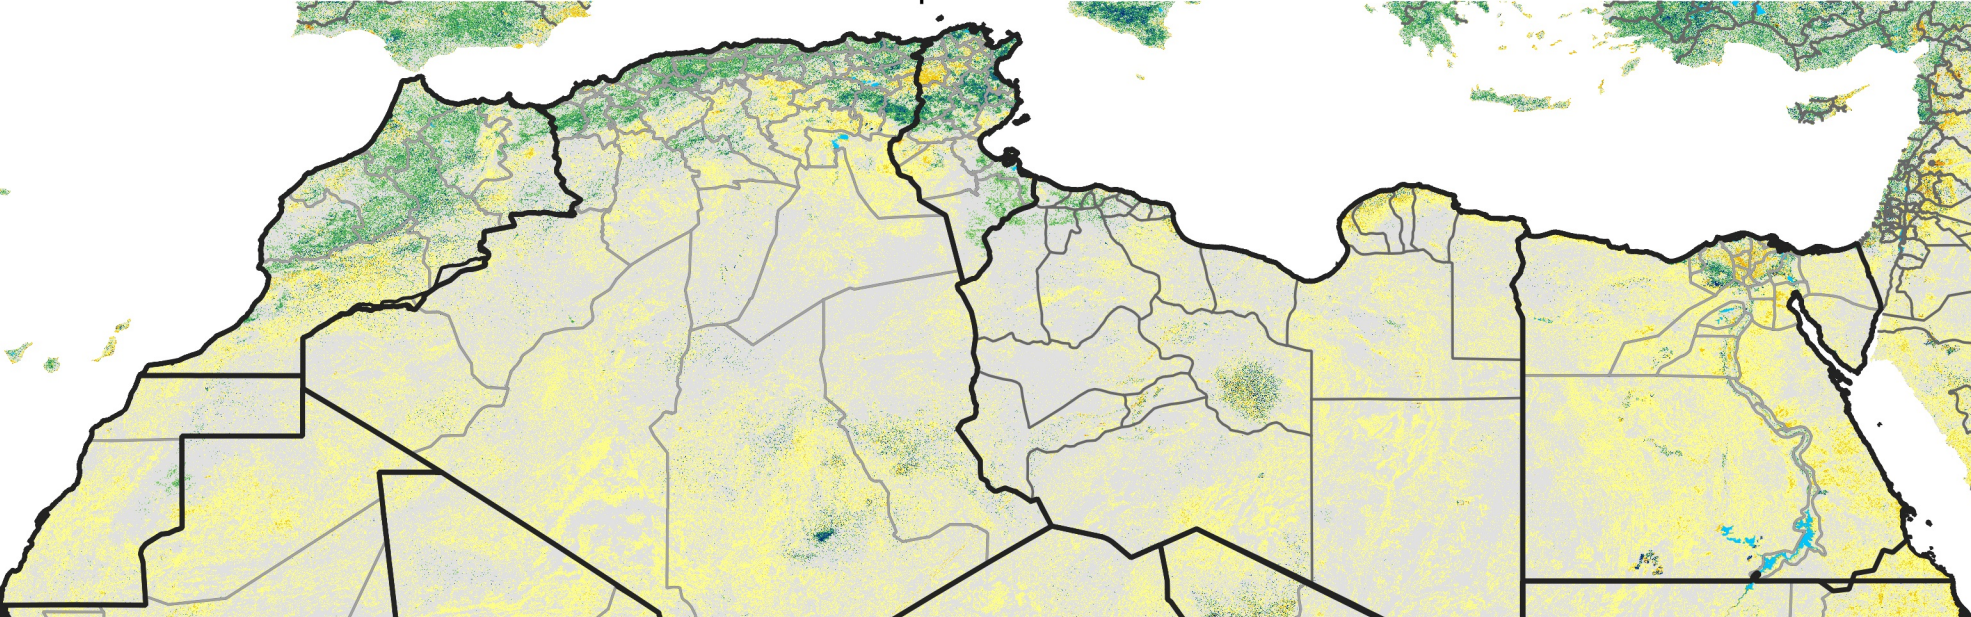

# North Africa Percent of Mean NDVI

2018 / mean (2003 - 2022)  
Period 25 / September 01 - 10, 2018