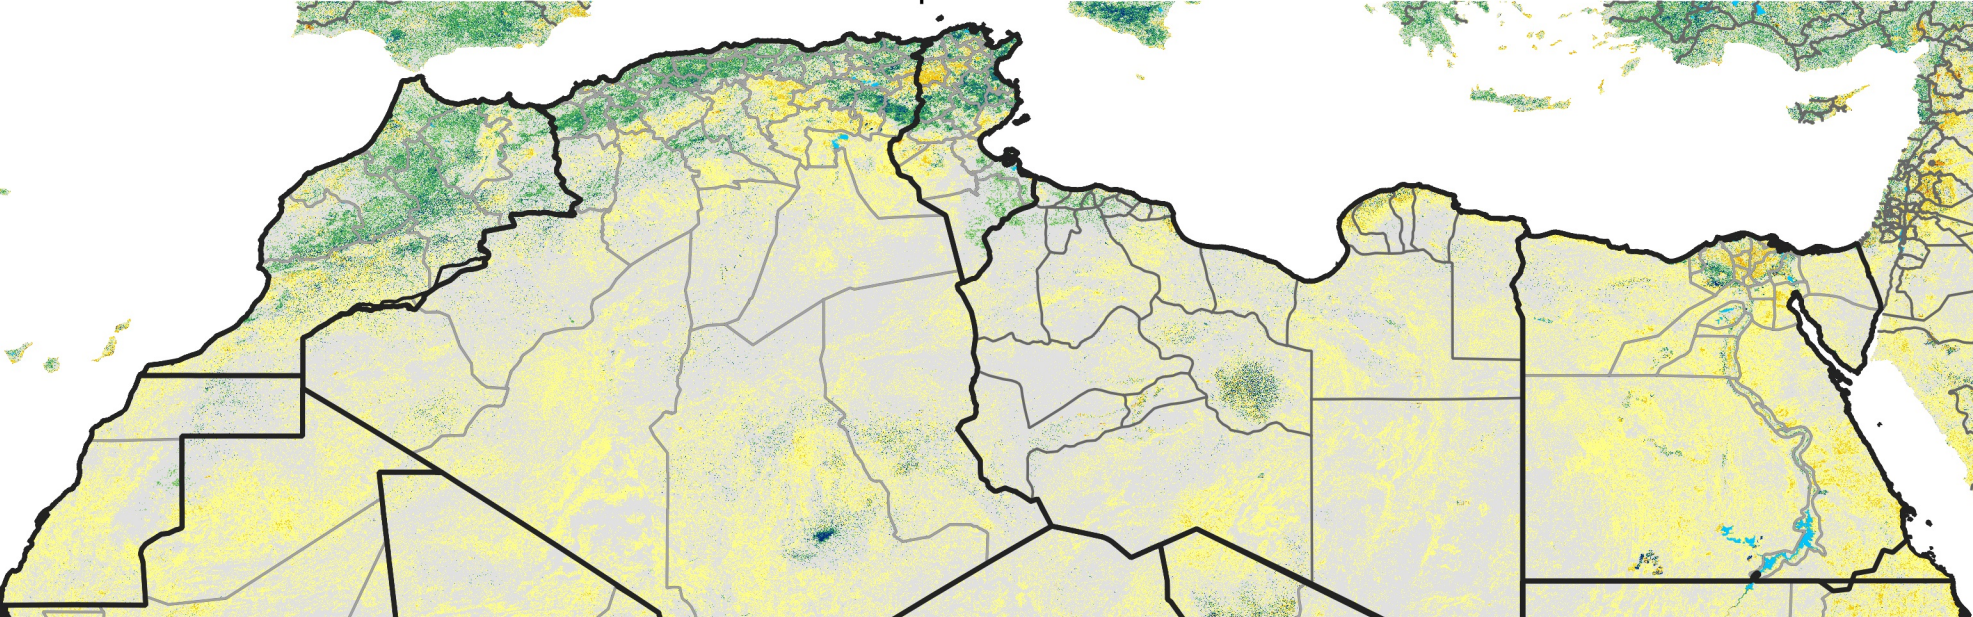

# North Africa Percent of Mean NDVI

2018 / mean (2003 - 2022)  
Period 26 / September 11 - 20, 2018