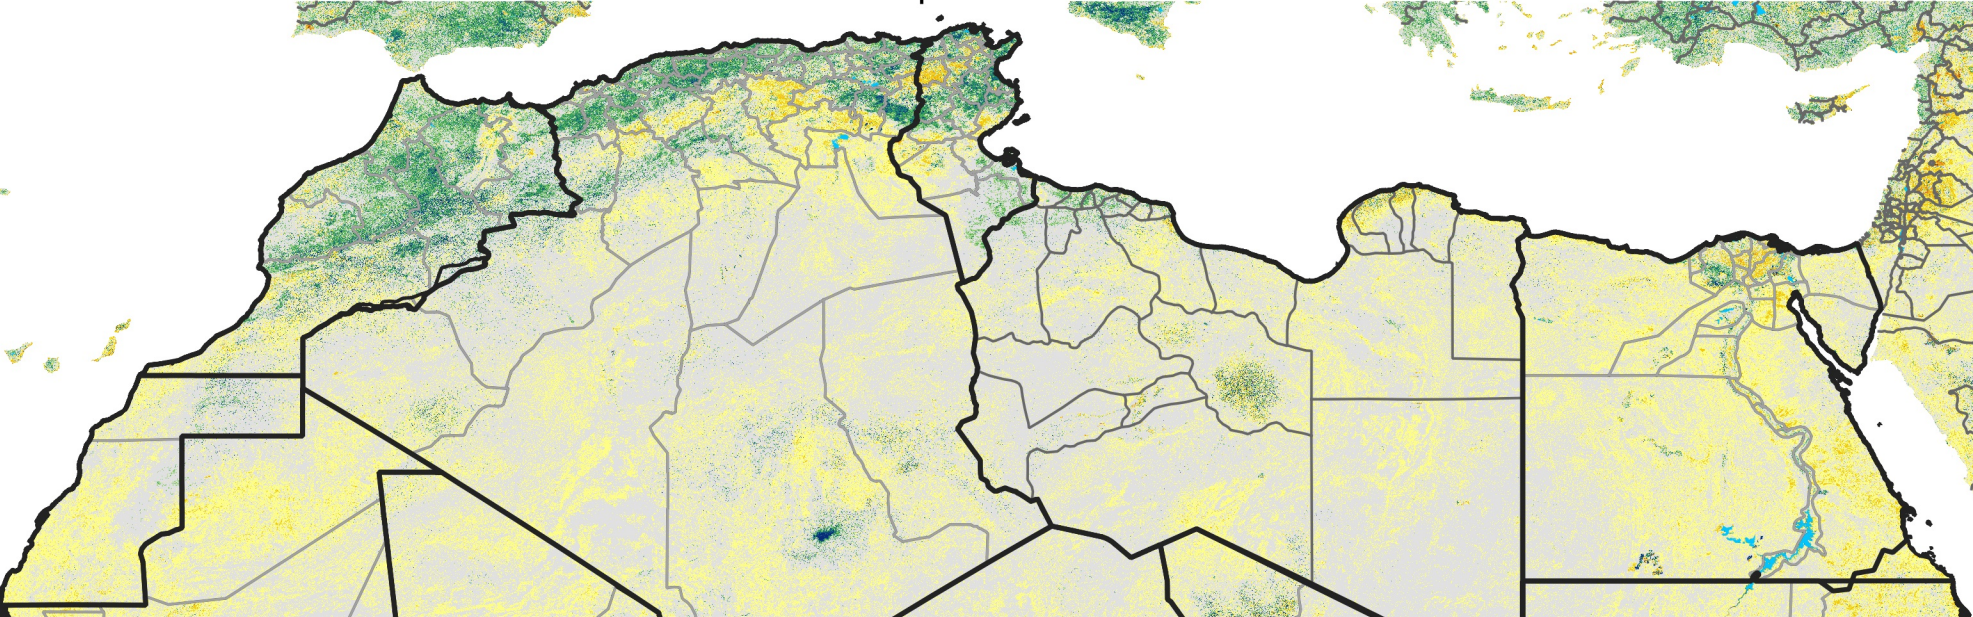

# North Africa Percent of Mean NDVI

2018 / mean (2003 - 2022)  
Period 27 / September 21 - 30, 2018