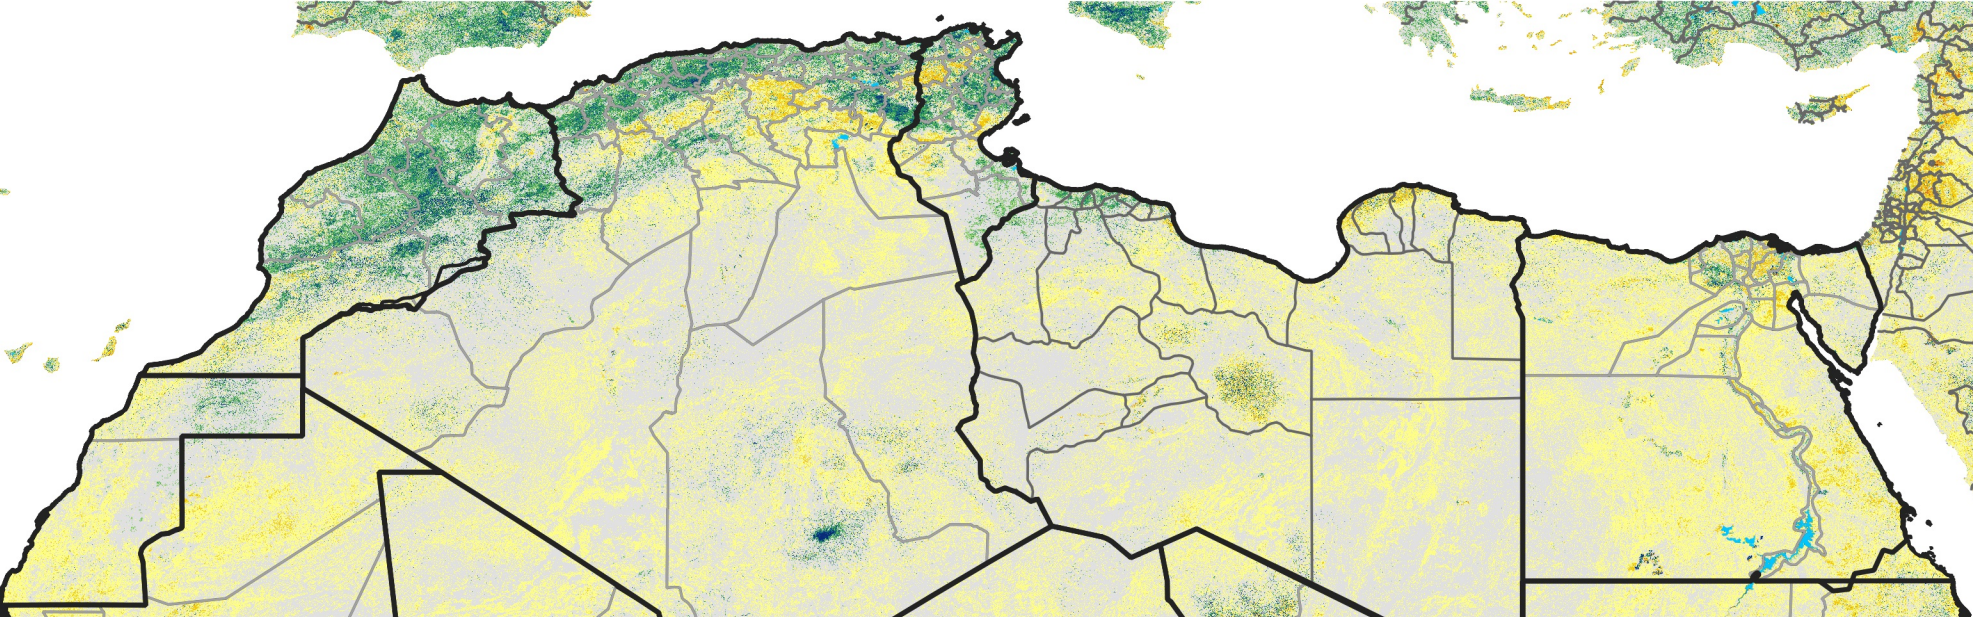

North Africa Percent of Mean NDVI

2018 / mean (2003 - 2022)
Period 28 / October 01 - 10, 2018

Percent of Normal