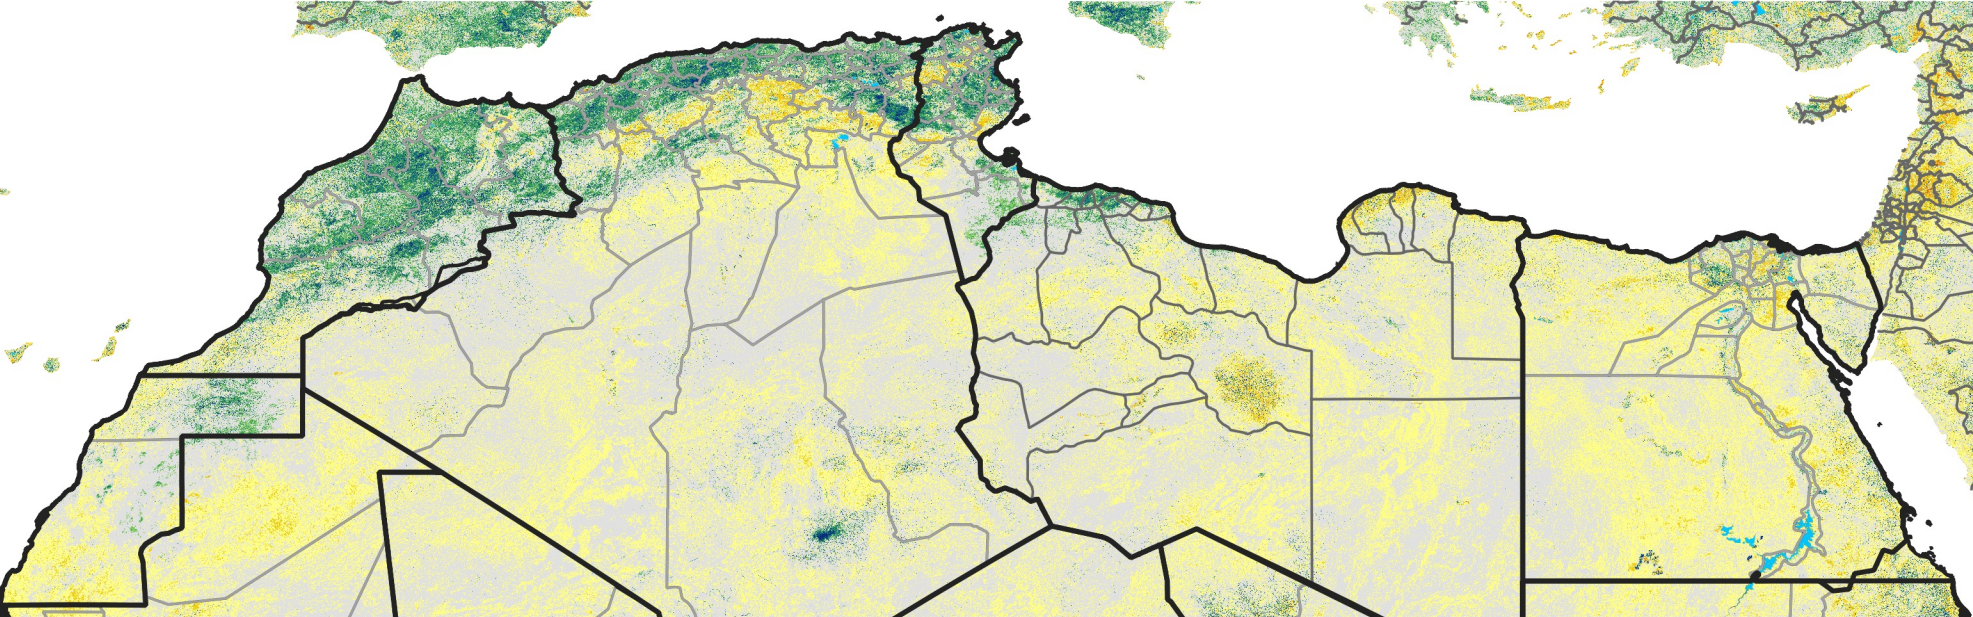

# North Africa Percent of Mean NDVI

2018 / mean (2003 - 2022)  
Period 29 / October 11 - 20, 2018