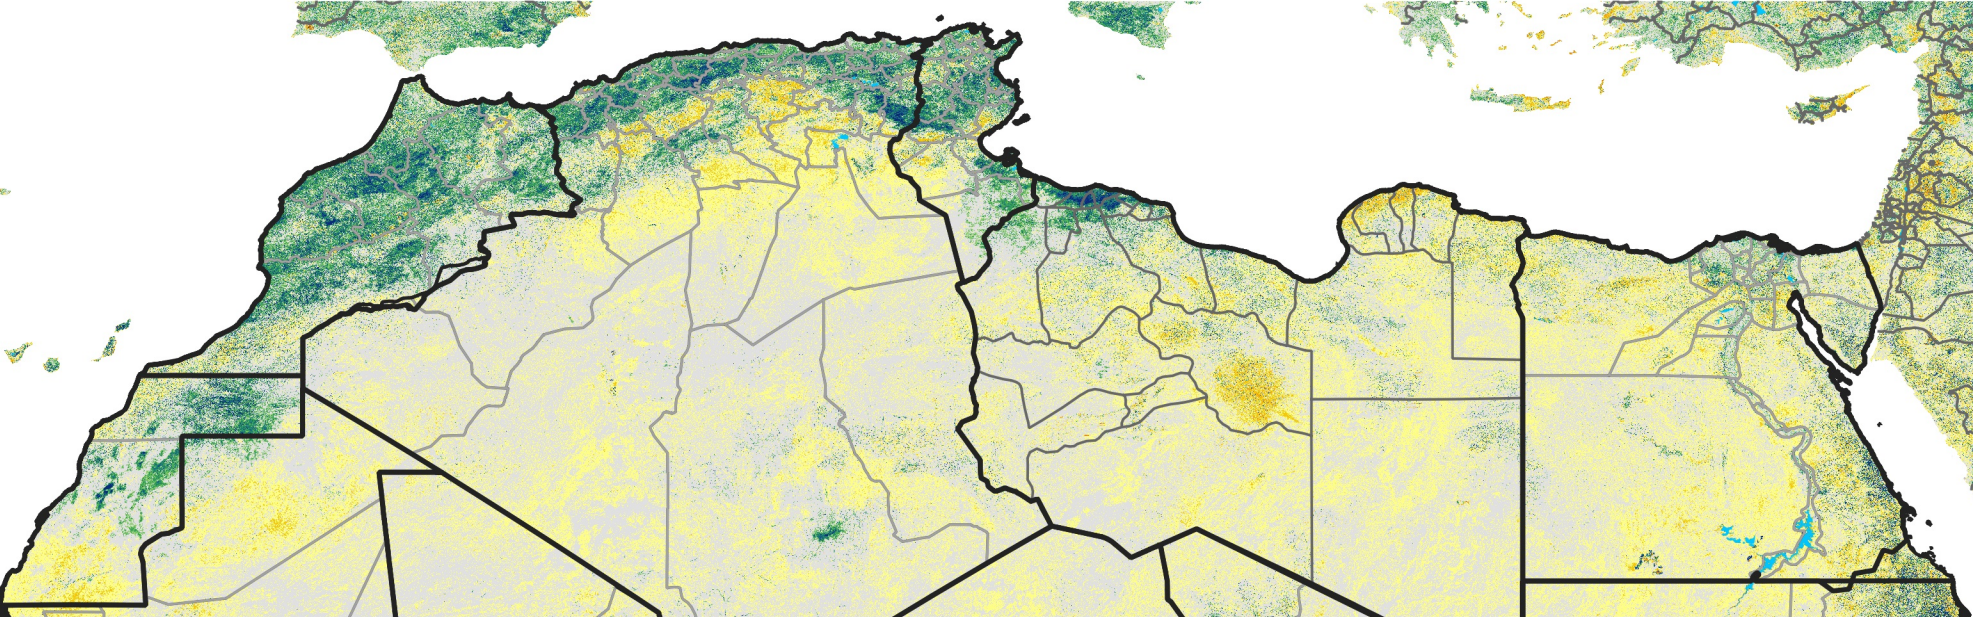

North Africa Percent of Mean NDVI

2018 / mean (2003 - 2022)
Period 31 / November 01 - 10, 2018

Percent of Normal