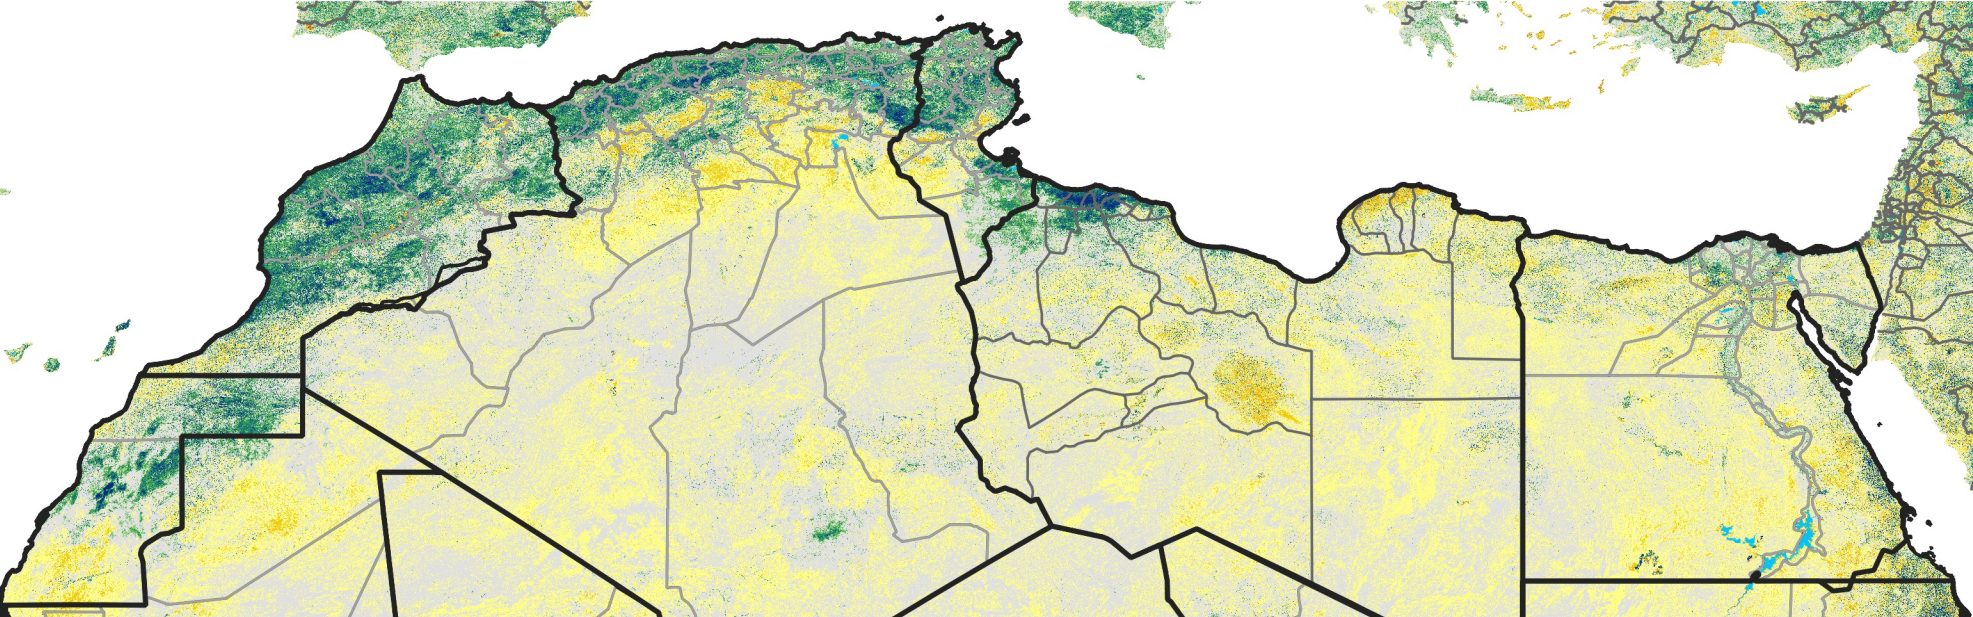

North Africa Percent of Mean NDVI

2018 / mean (2003 - 2022)
Period 32 / November 11 - 20, 2018

Percent of Normal