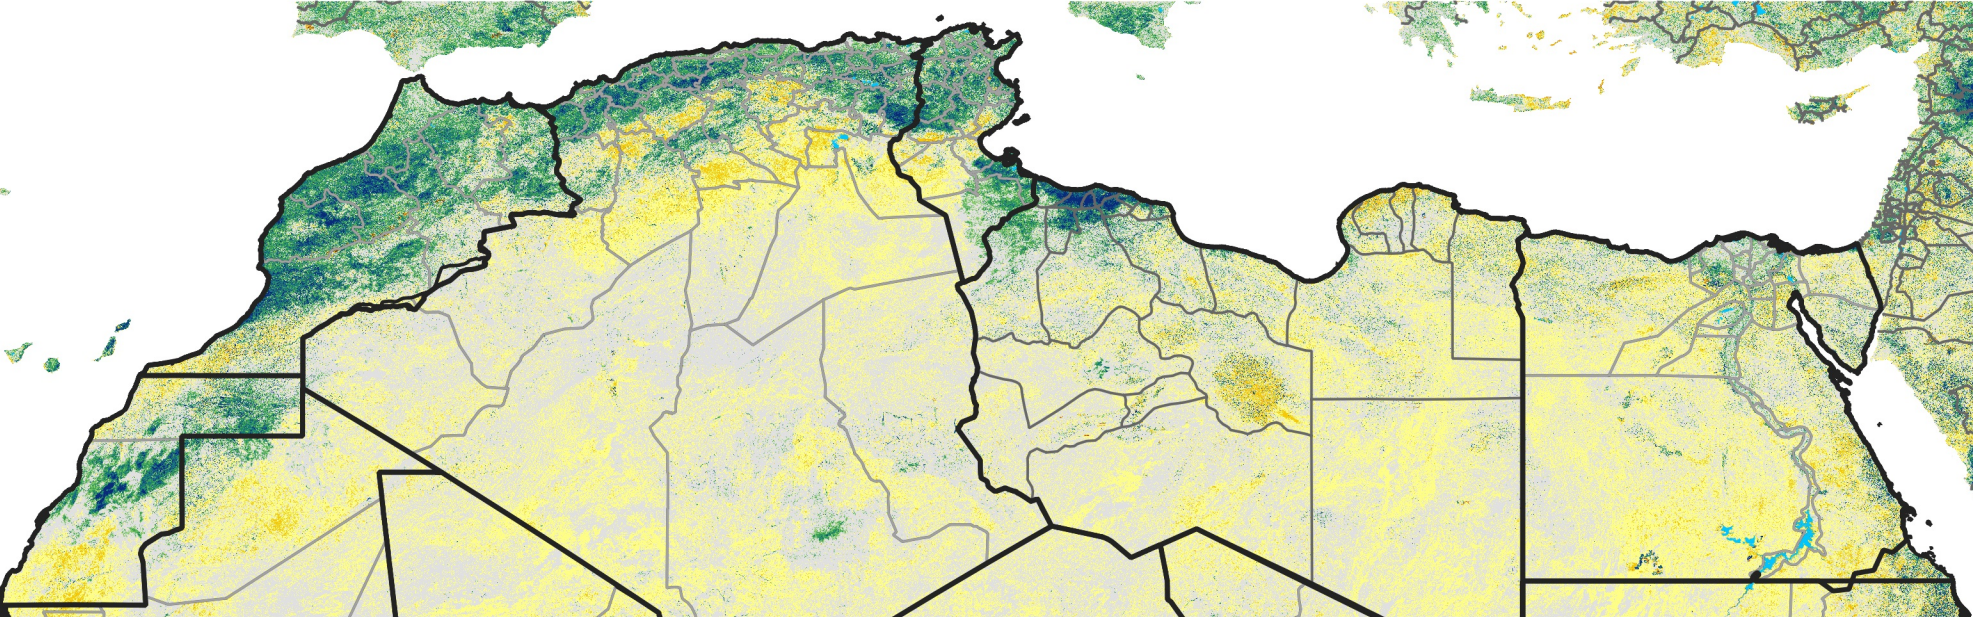

# North Africa Percent of Mean NDVI

2018 / mean (2003 - 2022)  
Period 33 / November 21 - 30, 2018