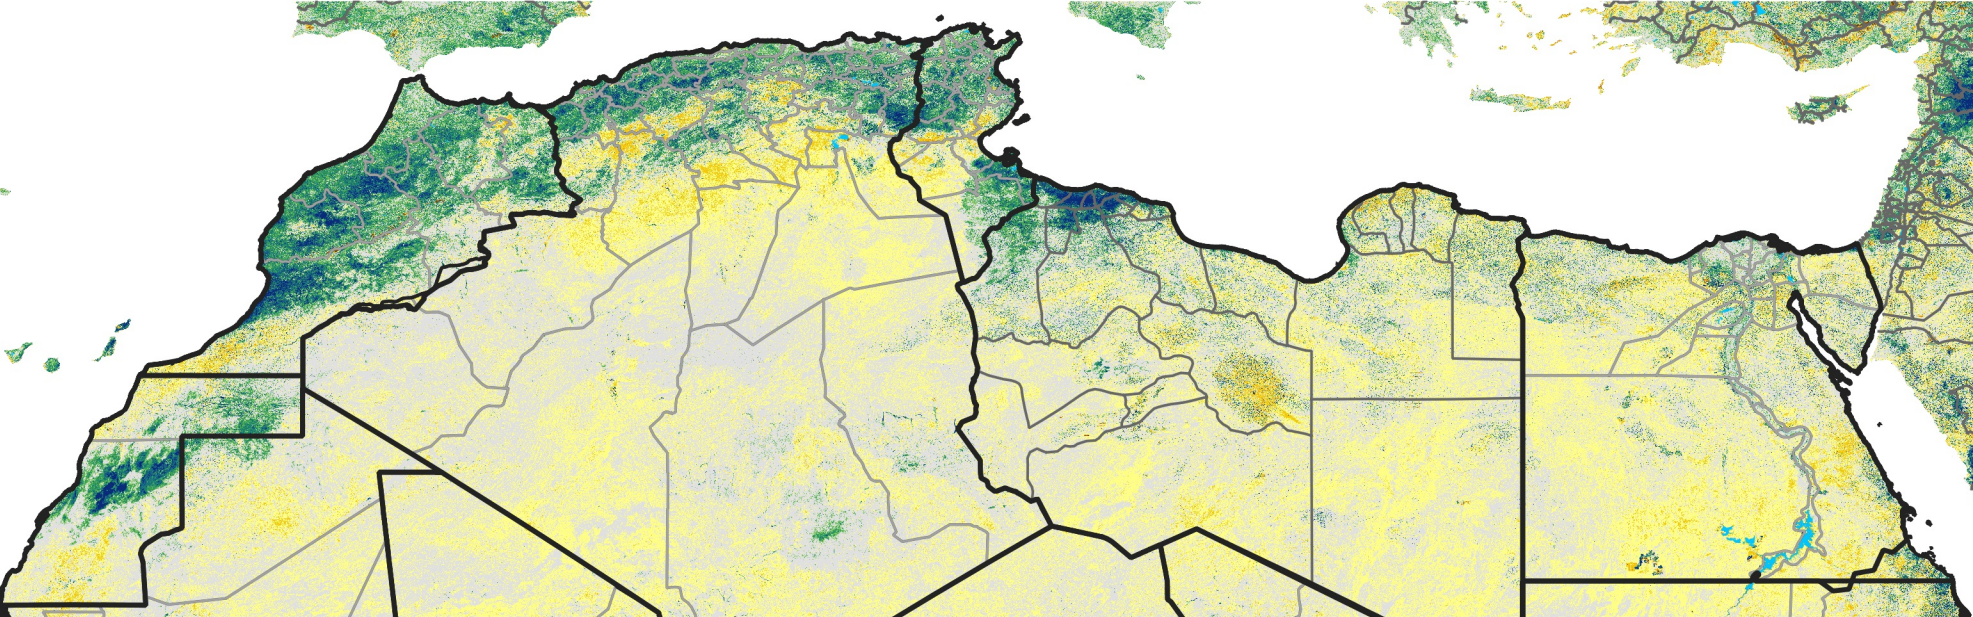

# North Africa Percent of Mean NDVI

2018 / mean (2003 - 2022)

Period 34 / December 01 - 10, 2018