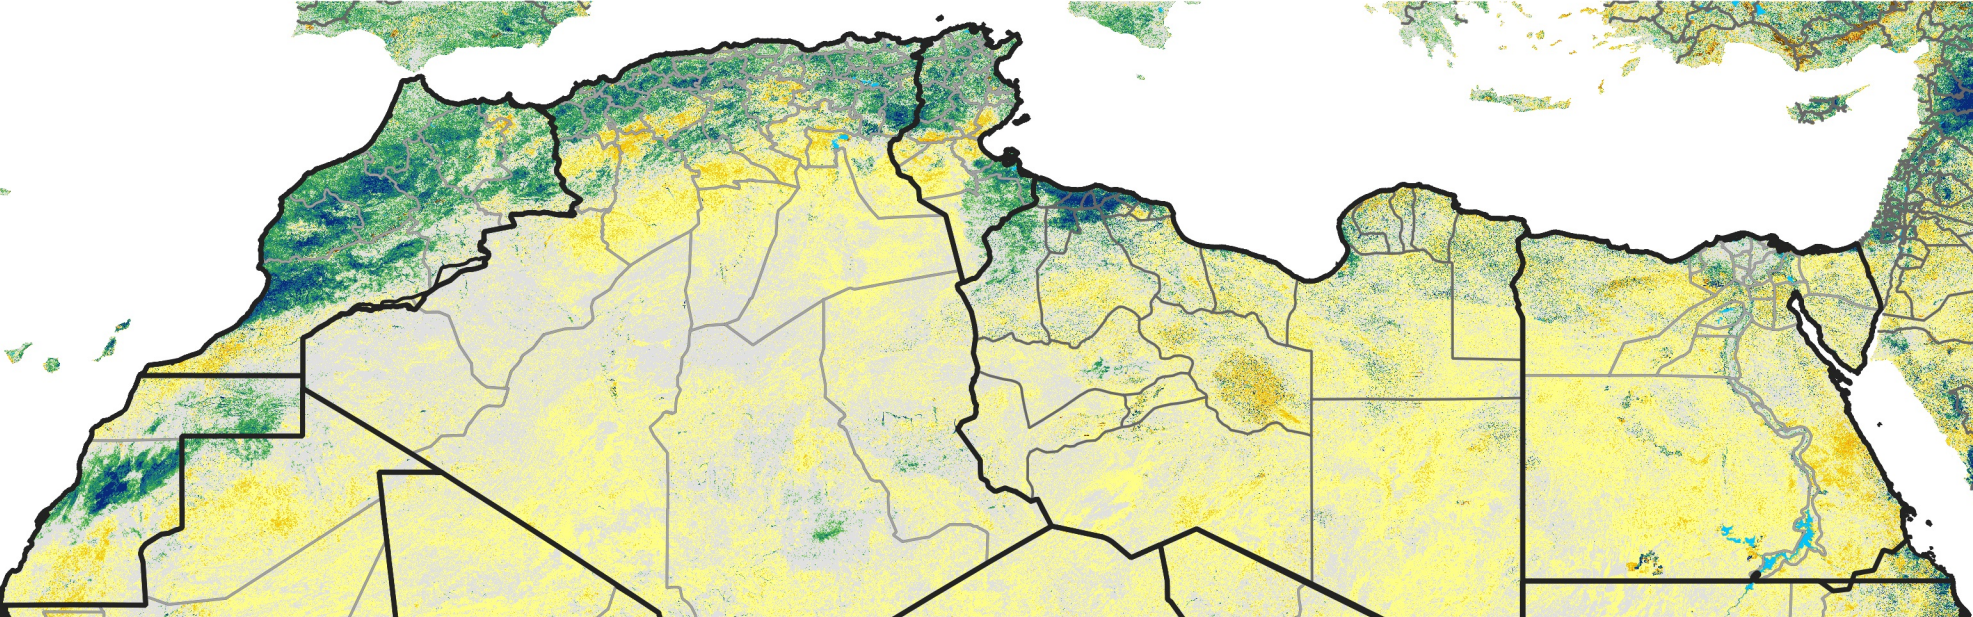

North Africa Percent of Mean NDVI

2018 / mean (2003 - 2022)

Period 35 / December 11 - 20, 2018

Percent of Normal