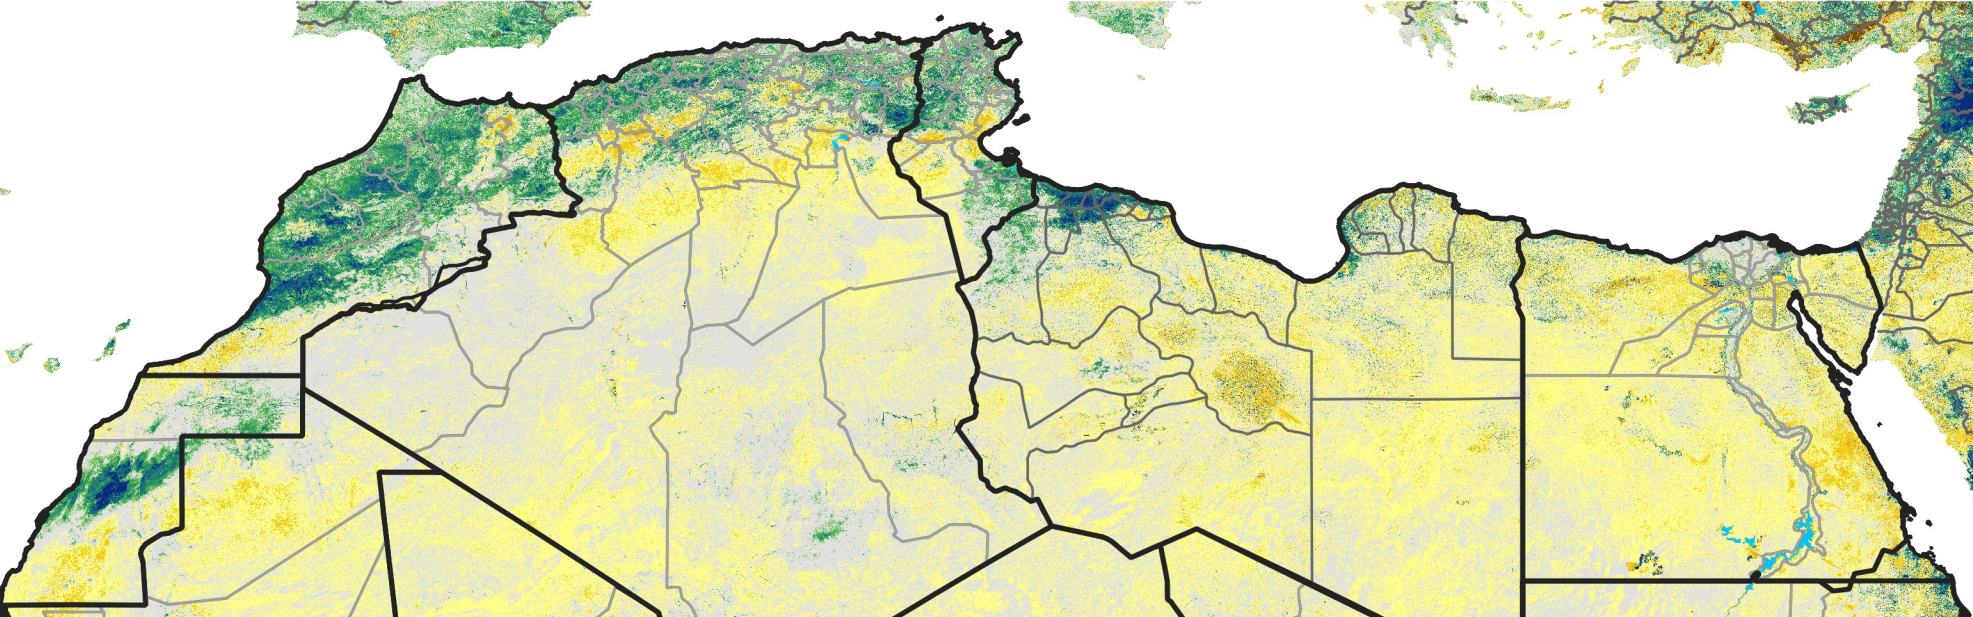

North Africa Percent of Mean NDVI

2018 / mean (2003 - 2022)
Period 36 / December 21 - 31, 2018

Percent of Normal