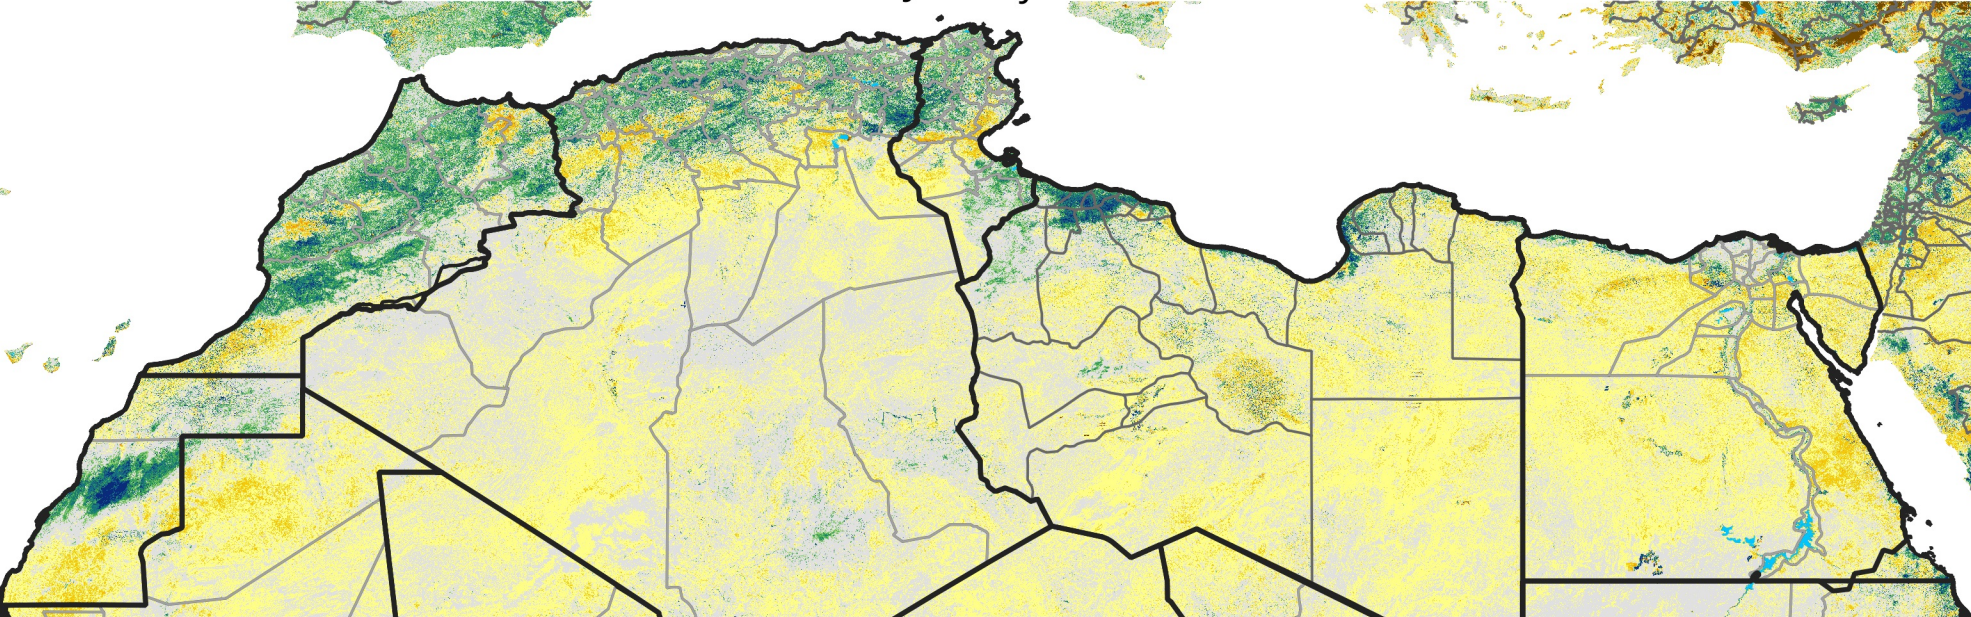

# North Africa Percent of Mean NDVI

2019 / mean (2003 - 2022)  
Period 02 / January 11 - 20, 2019