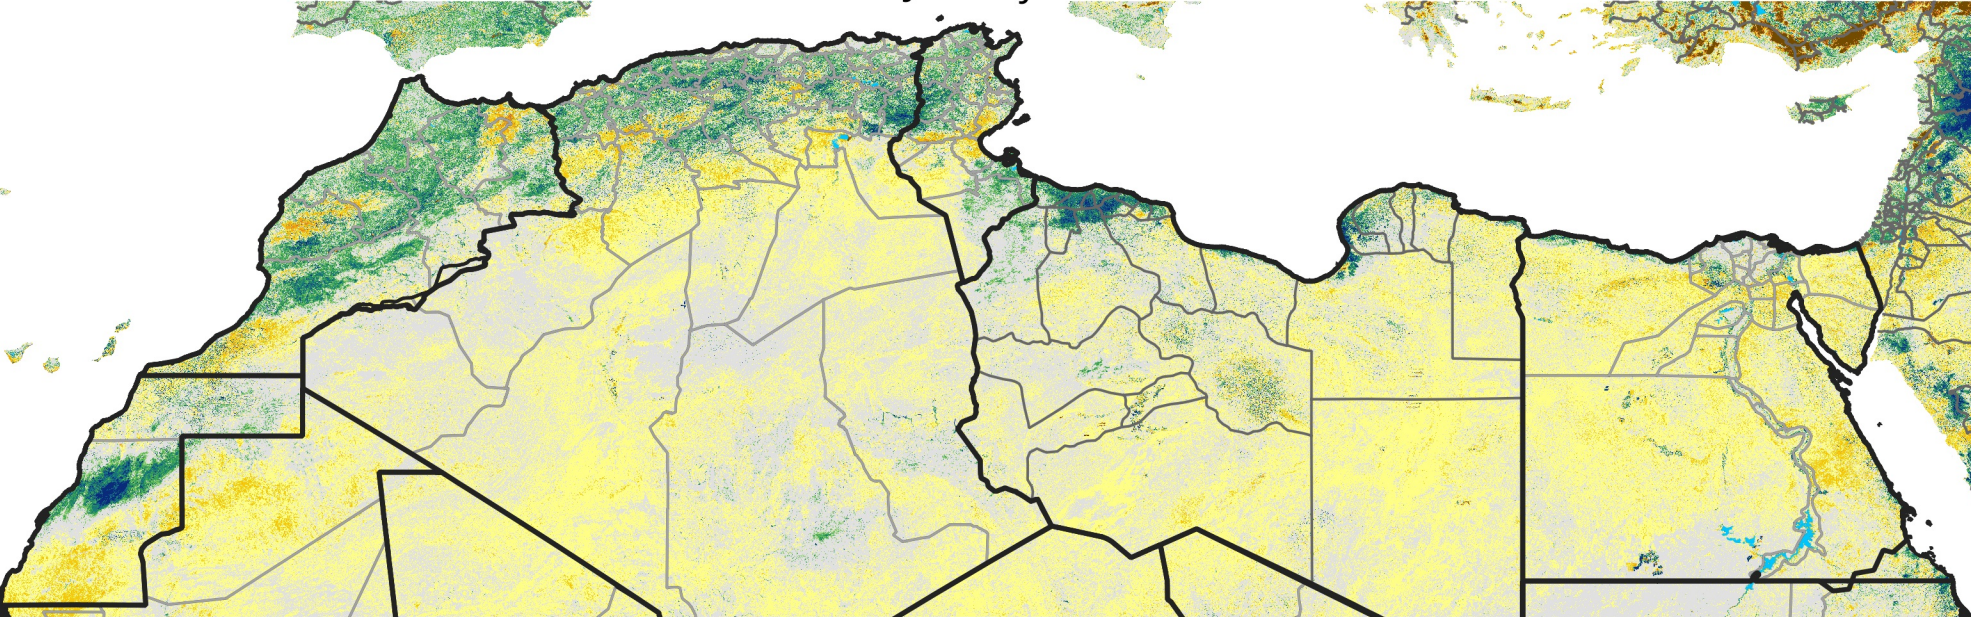

North Africa Percent of Mean NDVI

2019 / mean (2003 - 2022)
Period 03 / January 21 - 31, 2019

Percent of Normal