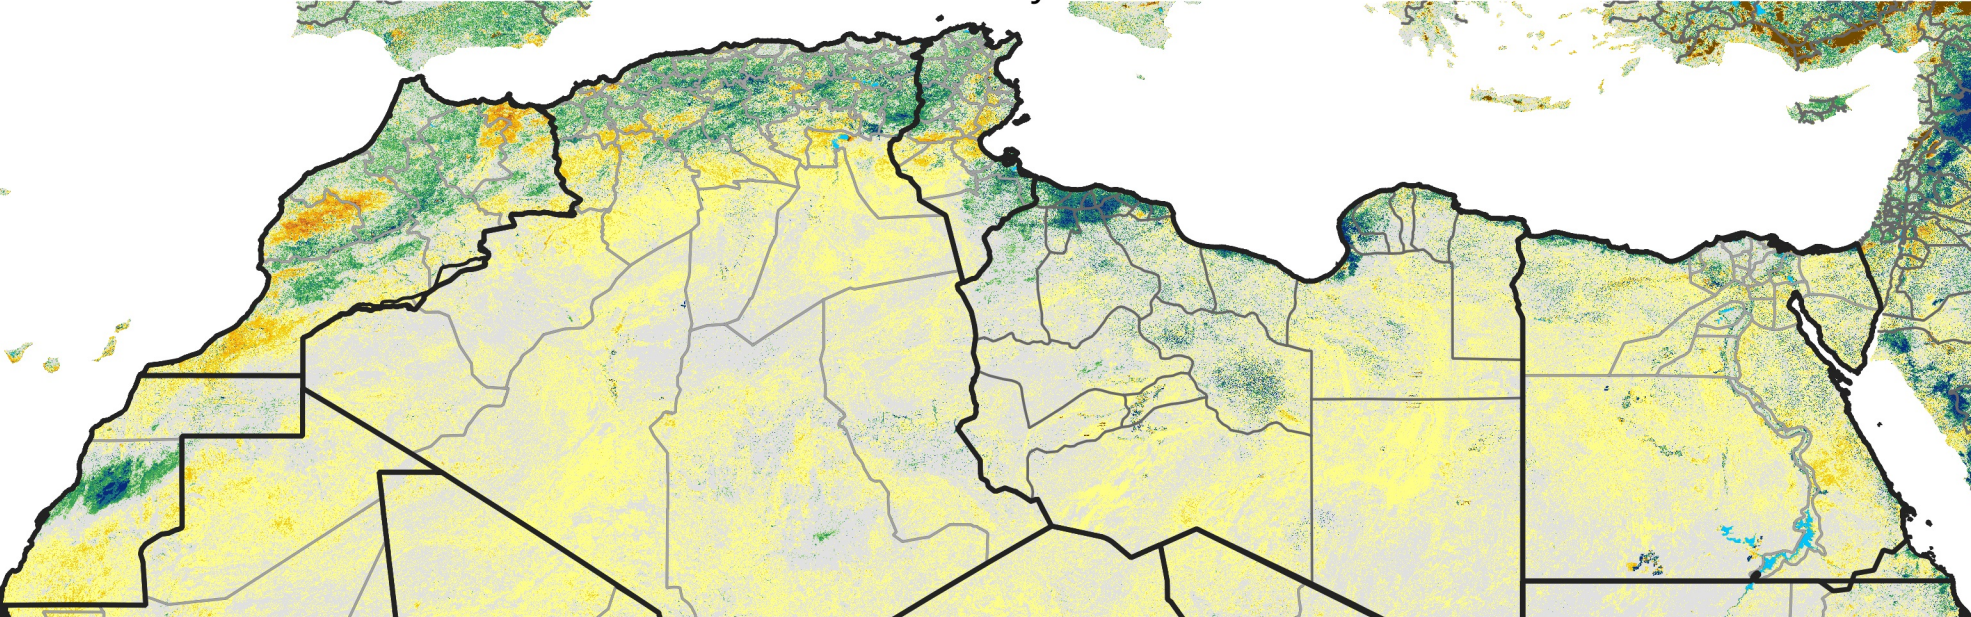

# North Africa Percent of Mean NDVI

2019 / mean (2003 - 2022)  
Period 05 / February 11 - 20, 2019