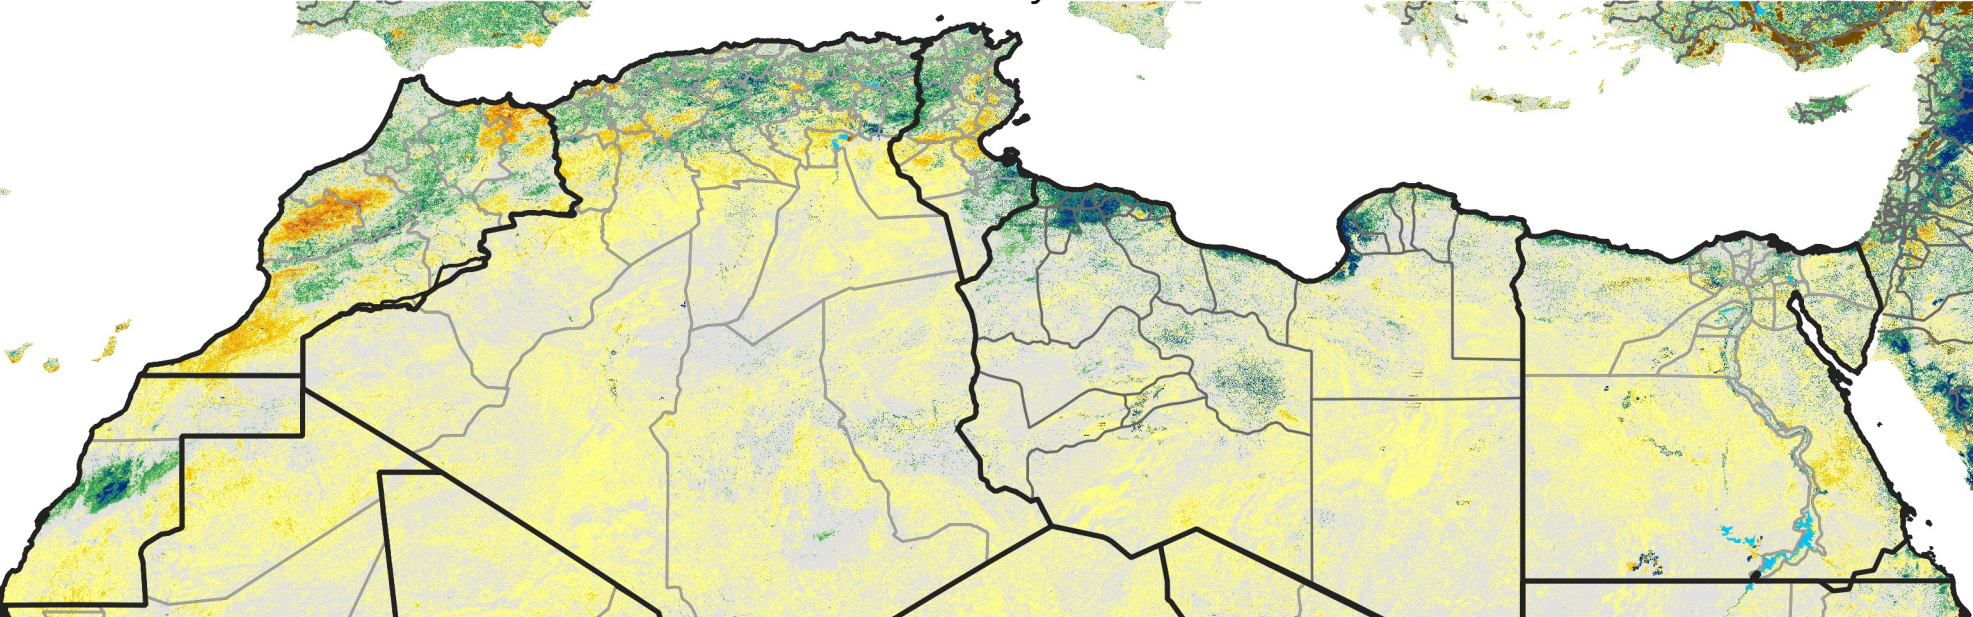

North Africa Percent of Mean NDVI

2019 / mean (2003 - 2022)
Period 06 / February 21 - 28, 2019

Percent of Normal