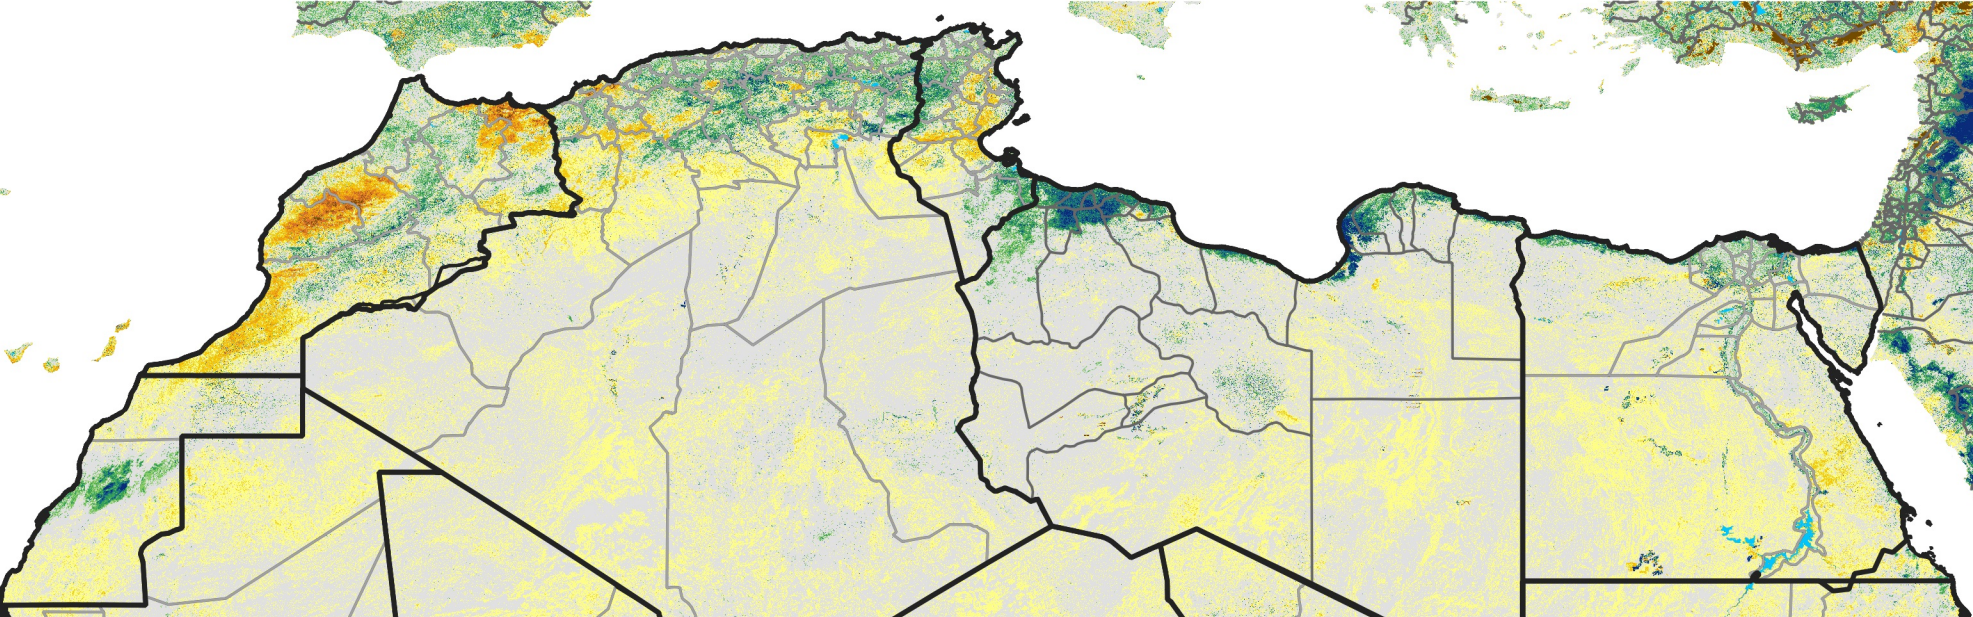

North Africa Percent of Mean NDVI

2019 / mean (2003 - 2022)
Period 08 / March 11 - 20, 2019

Percent of Normal