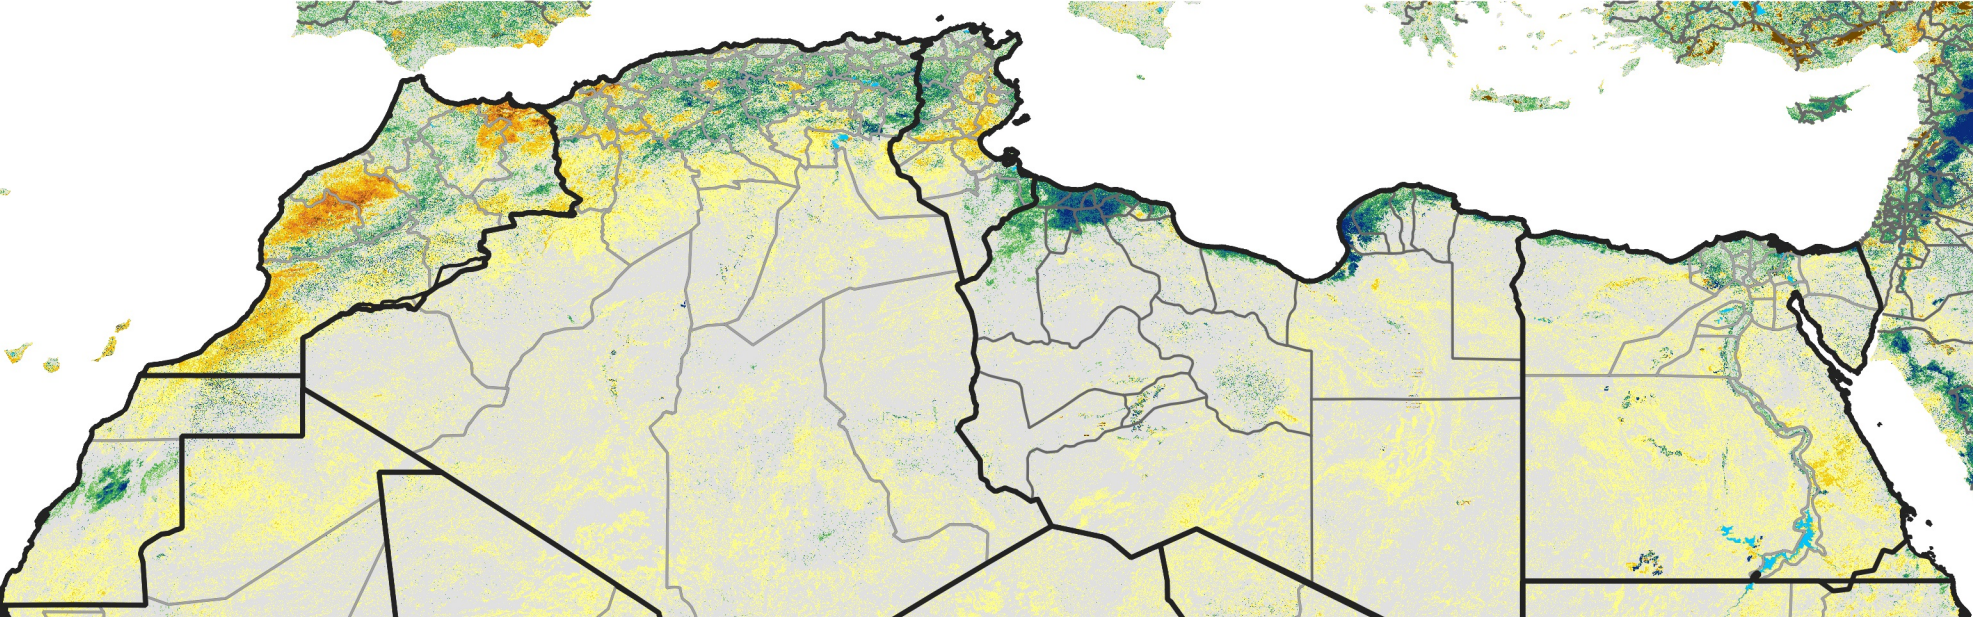

North Africa Percent of Mean NDVI

2019 / mean (2003 - 2022)
Period 09 / March 21 - 31, 2019

Percent of Normal