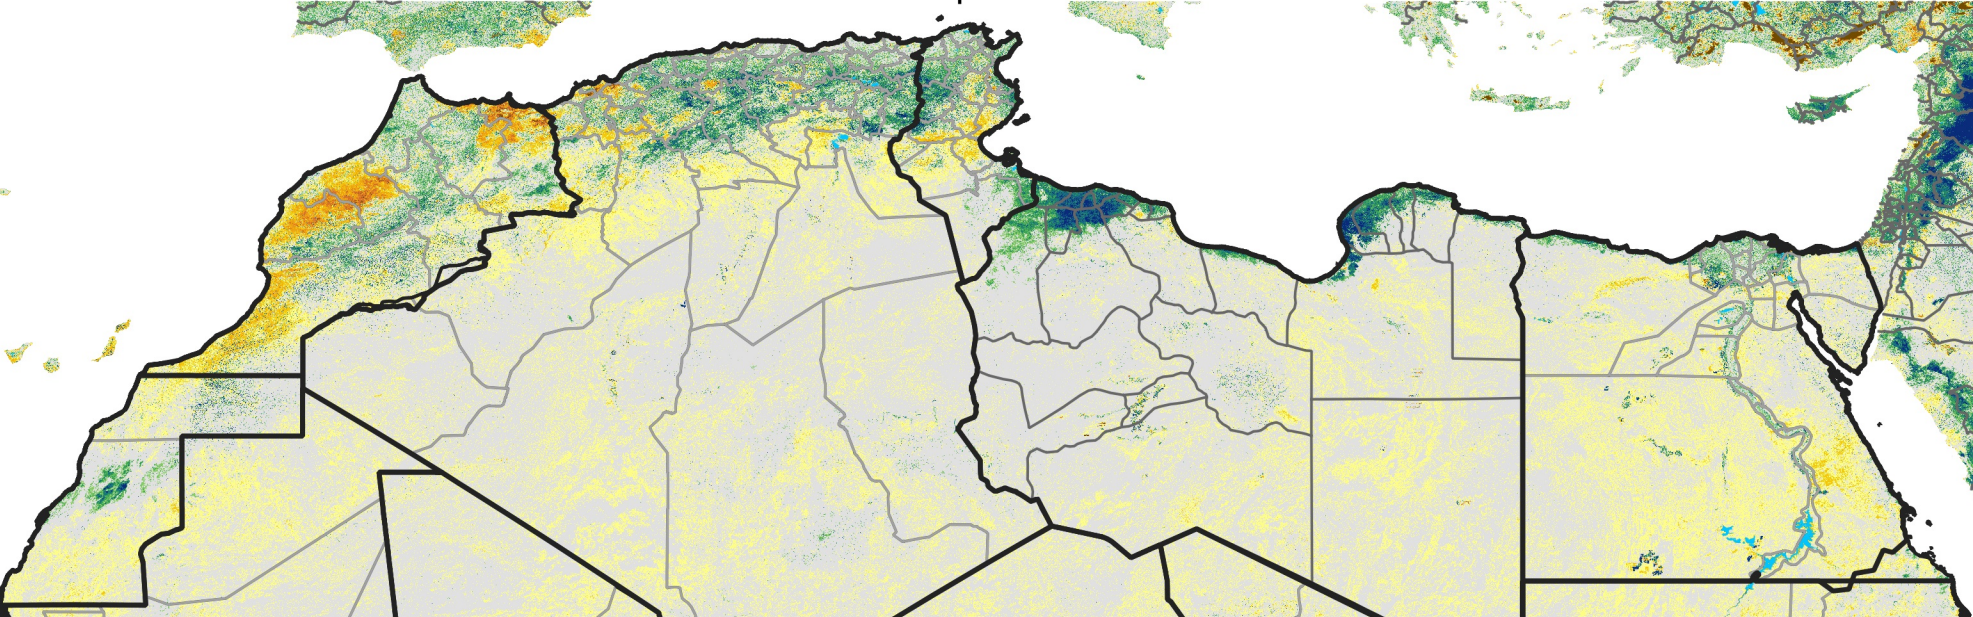

North Africa Percent of Mean NDVI

2019 / mean (2003 - 2022)
Period 10 / April 01 - 10, 2019

Percent of Normal