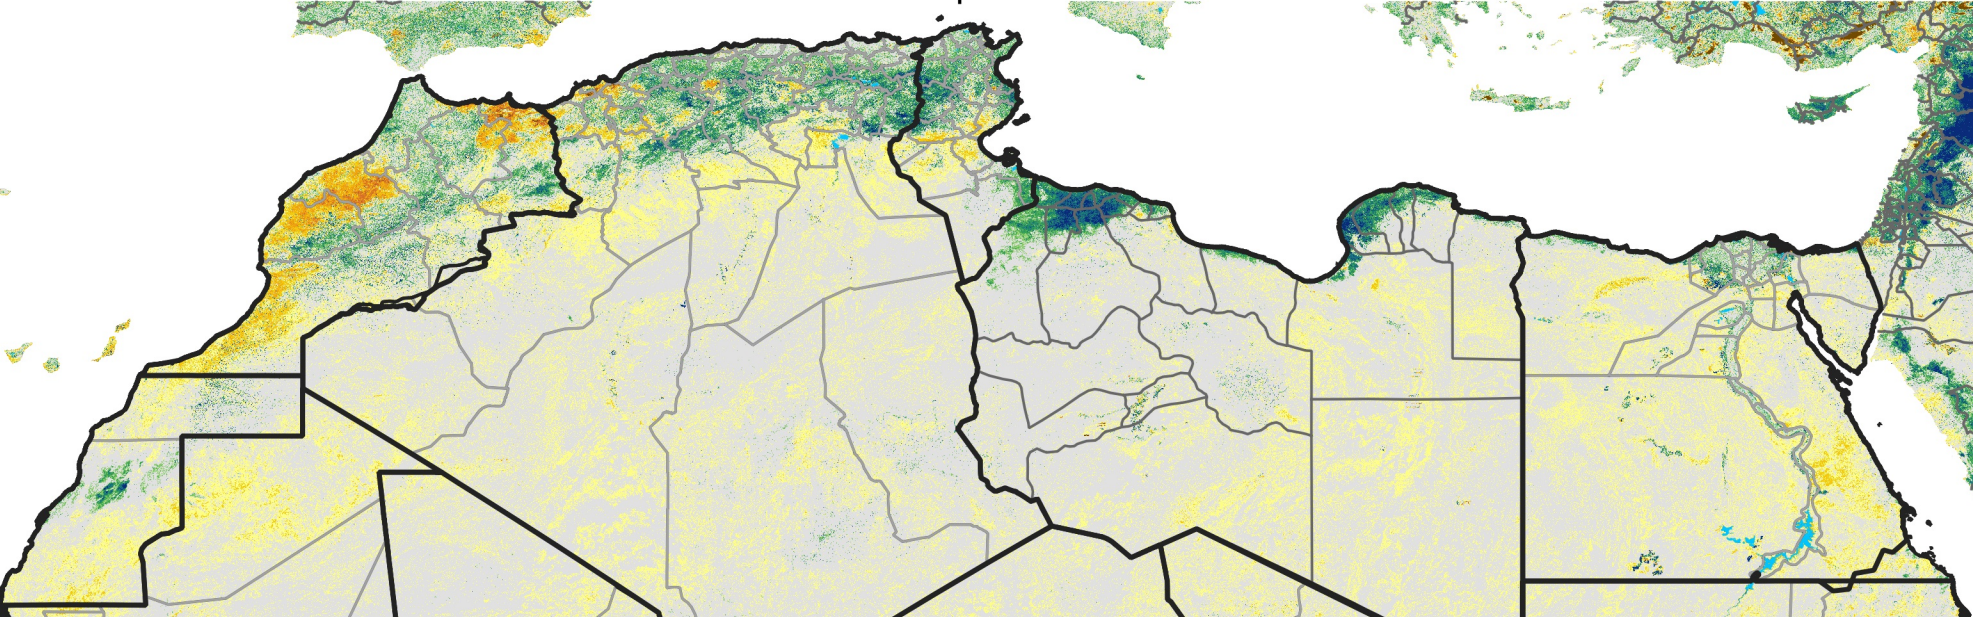

North Africa Percent of Mean NDVI

2019 / mean (2003 - 2022)
Period 11 / April 11 - 20, 2019

Percent of Normal