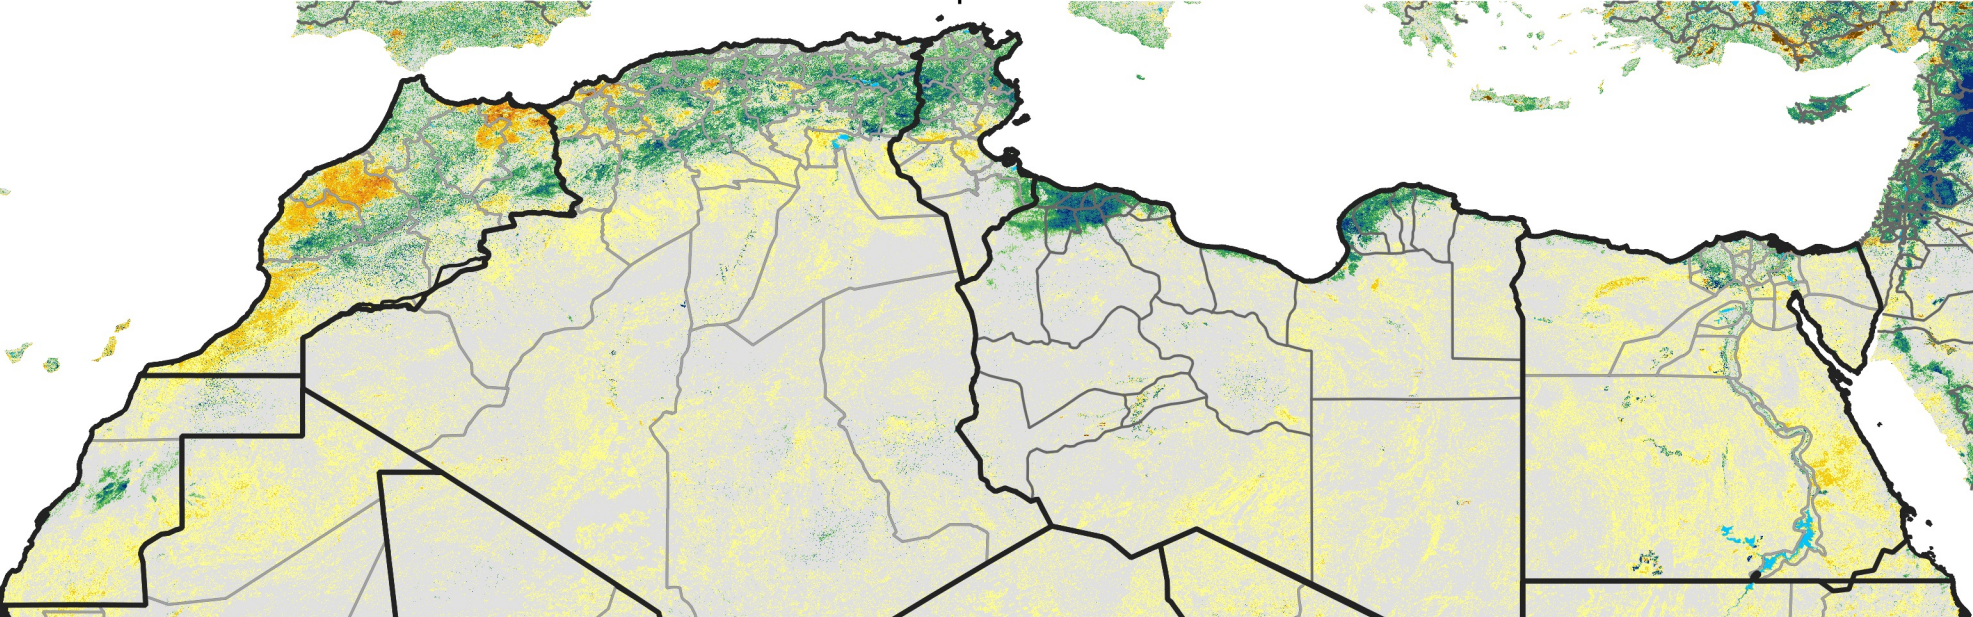

# North Africa Percent of Mean NDVI

2019 / mean (2003 - 2022)  
Period 12 / April 21 - 30, 2019