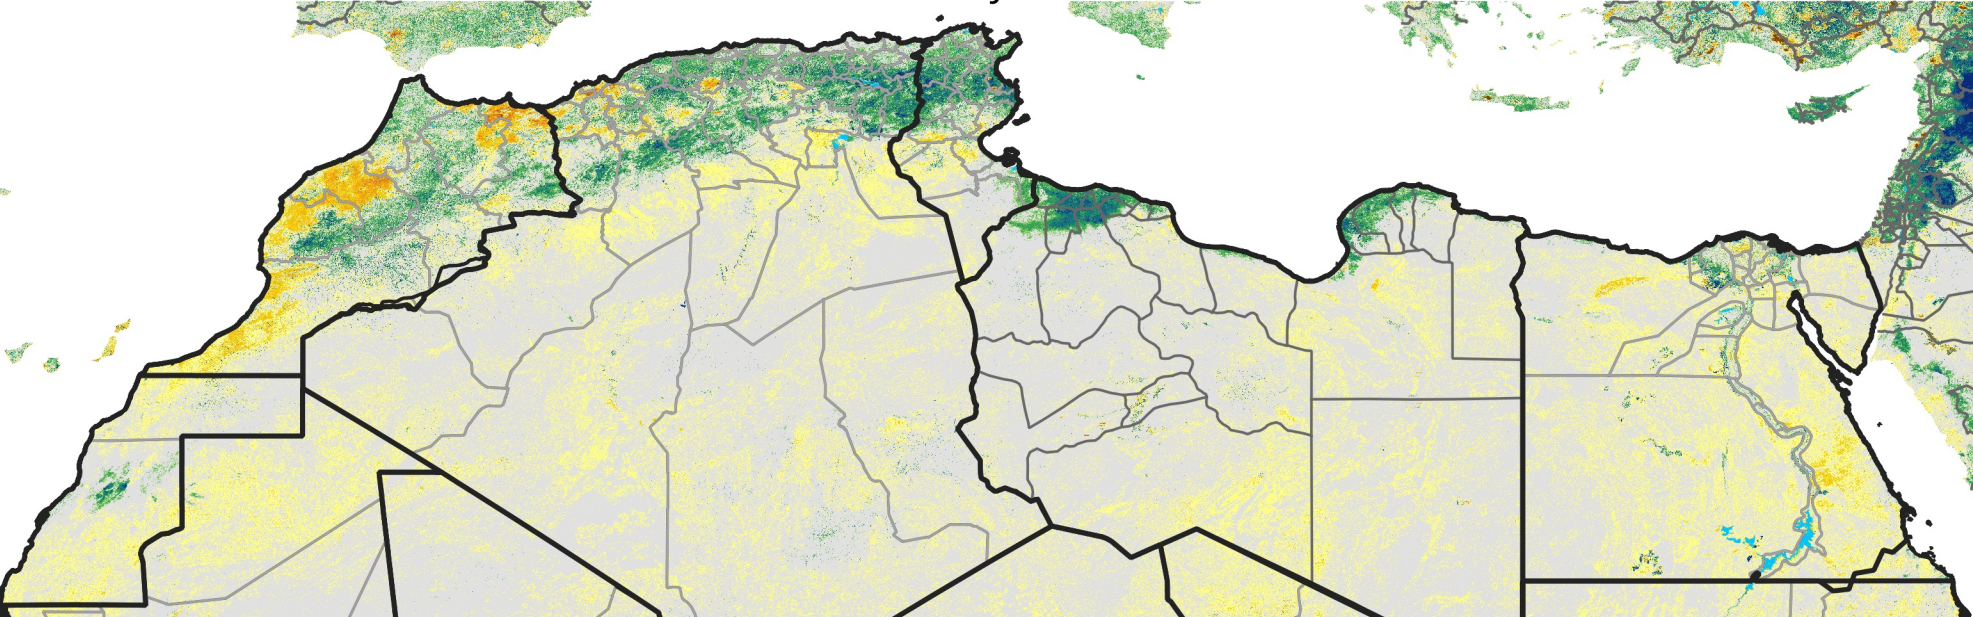

North Africa Percent of Mean NDVI

2019 / mean (2003 - 2022)
Period 13 / May 01 - 10, 2019

Percent of Normal