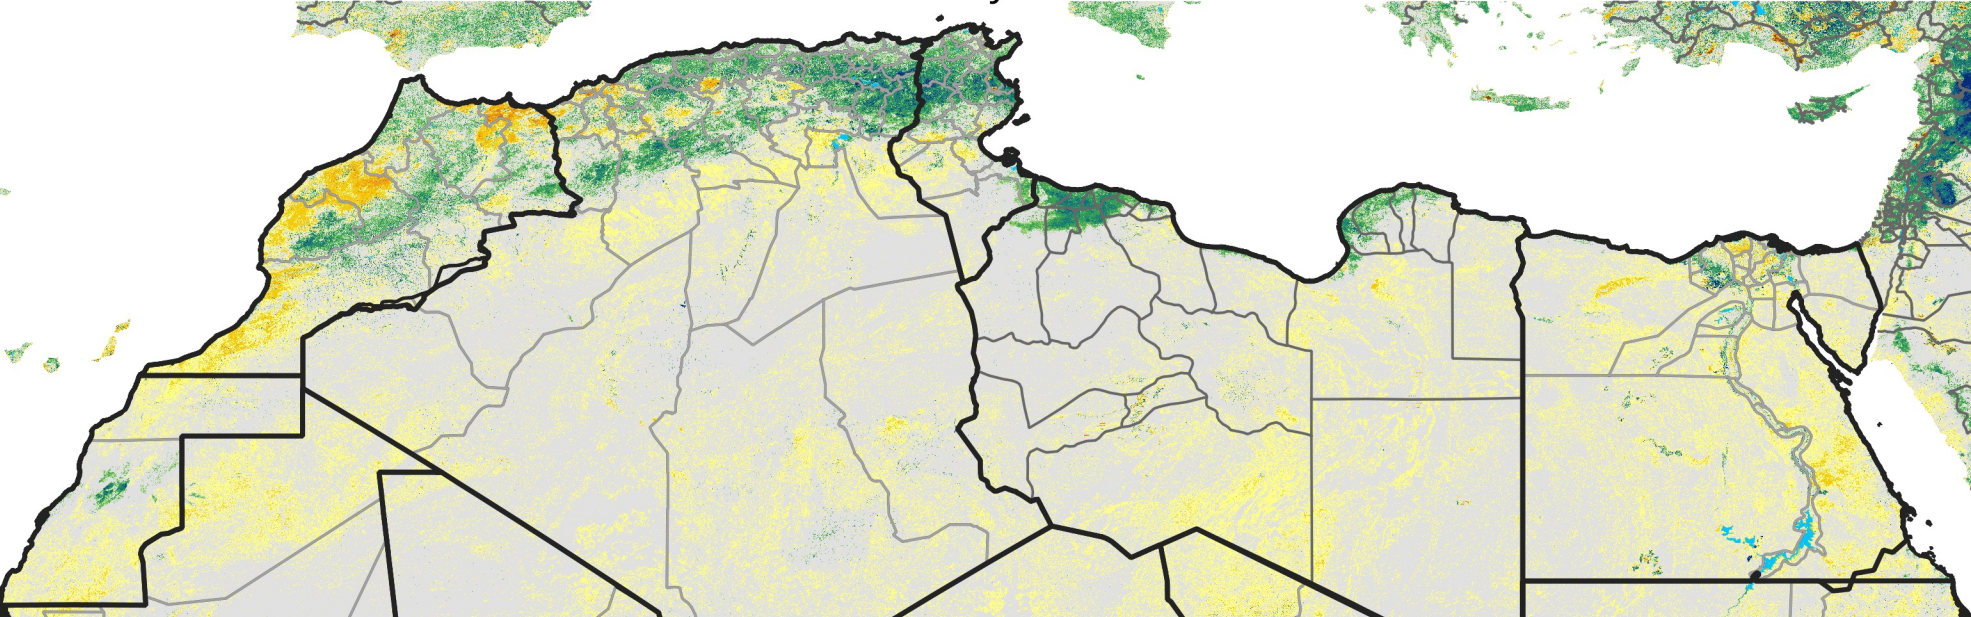

North Africa Percent of Mean NDVI

2019 / mean (2003 - 2022)
Period 14 / May 11 - 20, 2019

Percent of Normal