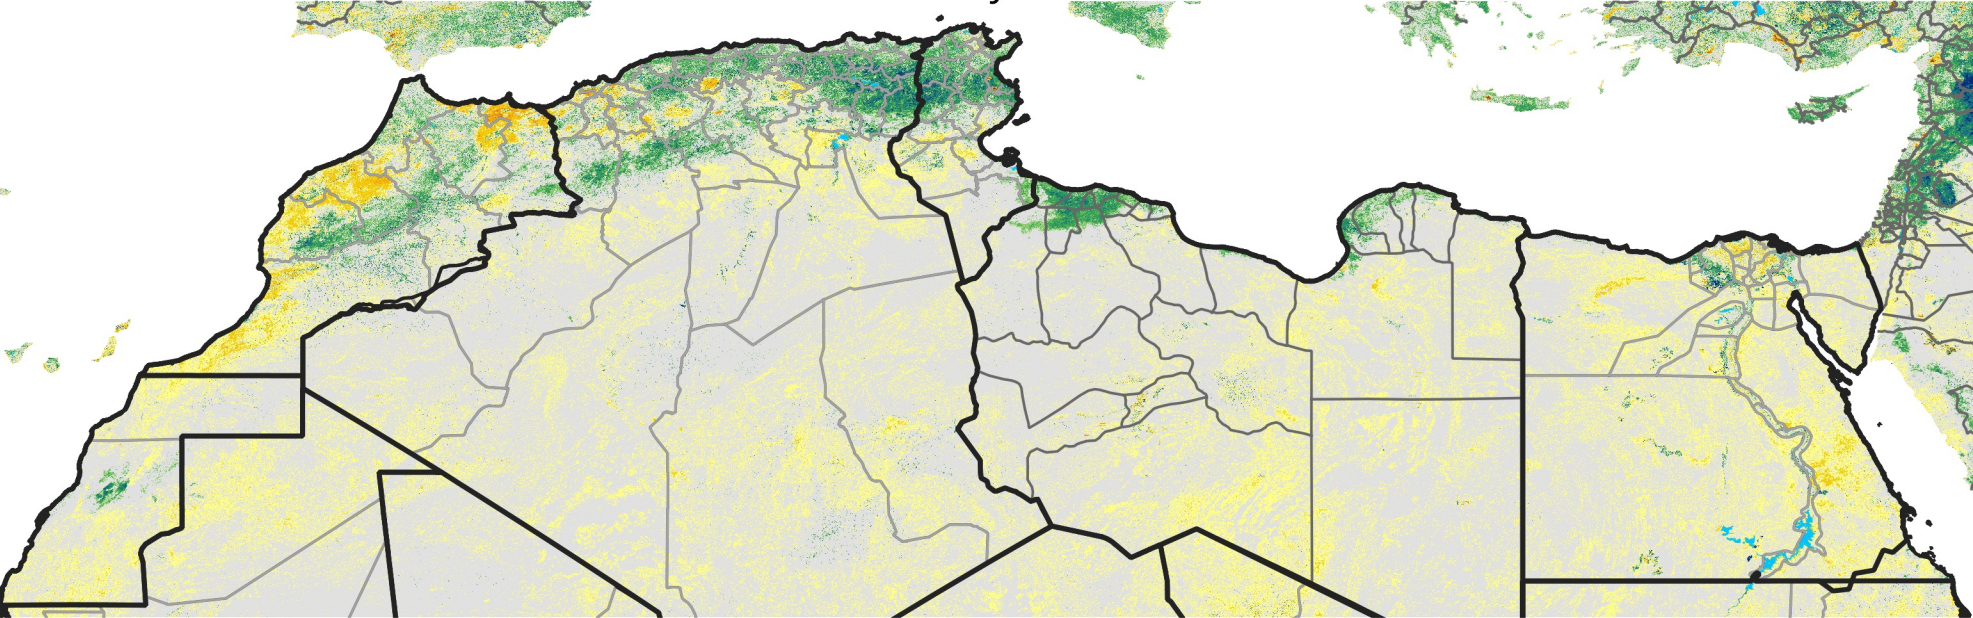

North Africa Percent of Mean NDVI

2019 / mean (2003 - 2022)
Period 15 / May 21 - 31, 2019

Percent of Normal