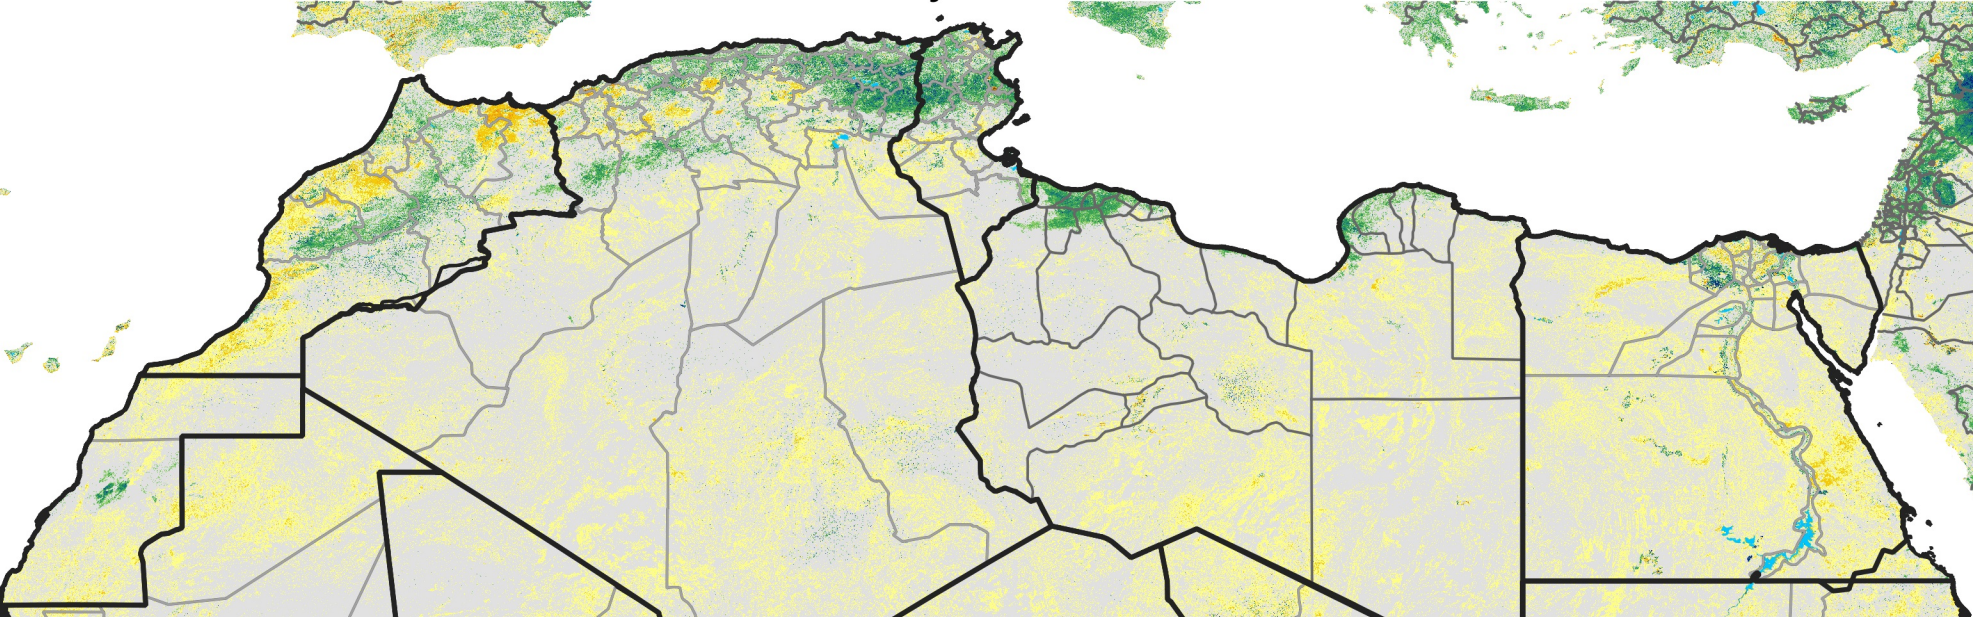

North Africa Percent of Mean NDVI

2019 / mean (2003 - 2022)
Period 16 / June 01 - 10, 2019

Percent of Normal