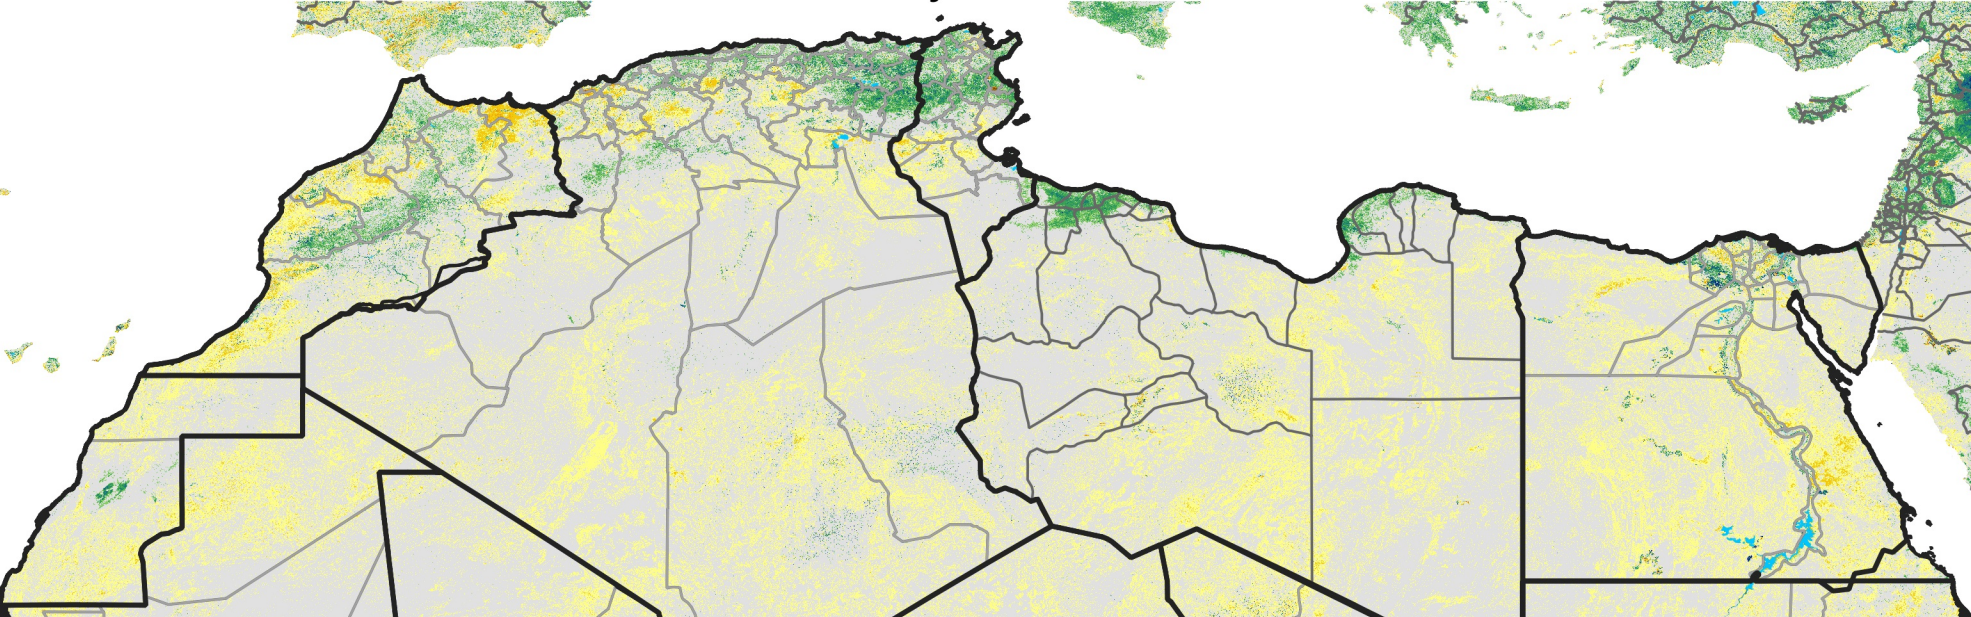

North Africa Percent of Mean NDVI

2019 / mean (2003 - 2022)
Period 17 / June 11 - 20, 2019

Percent of Normal