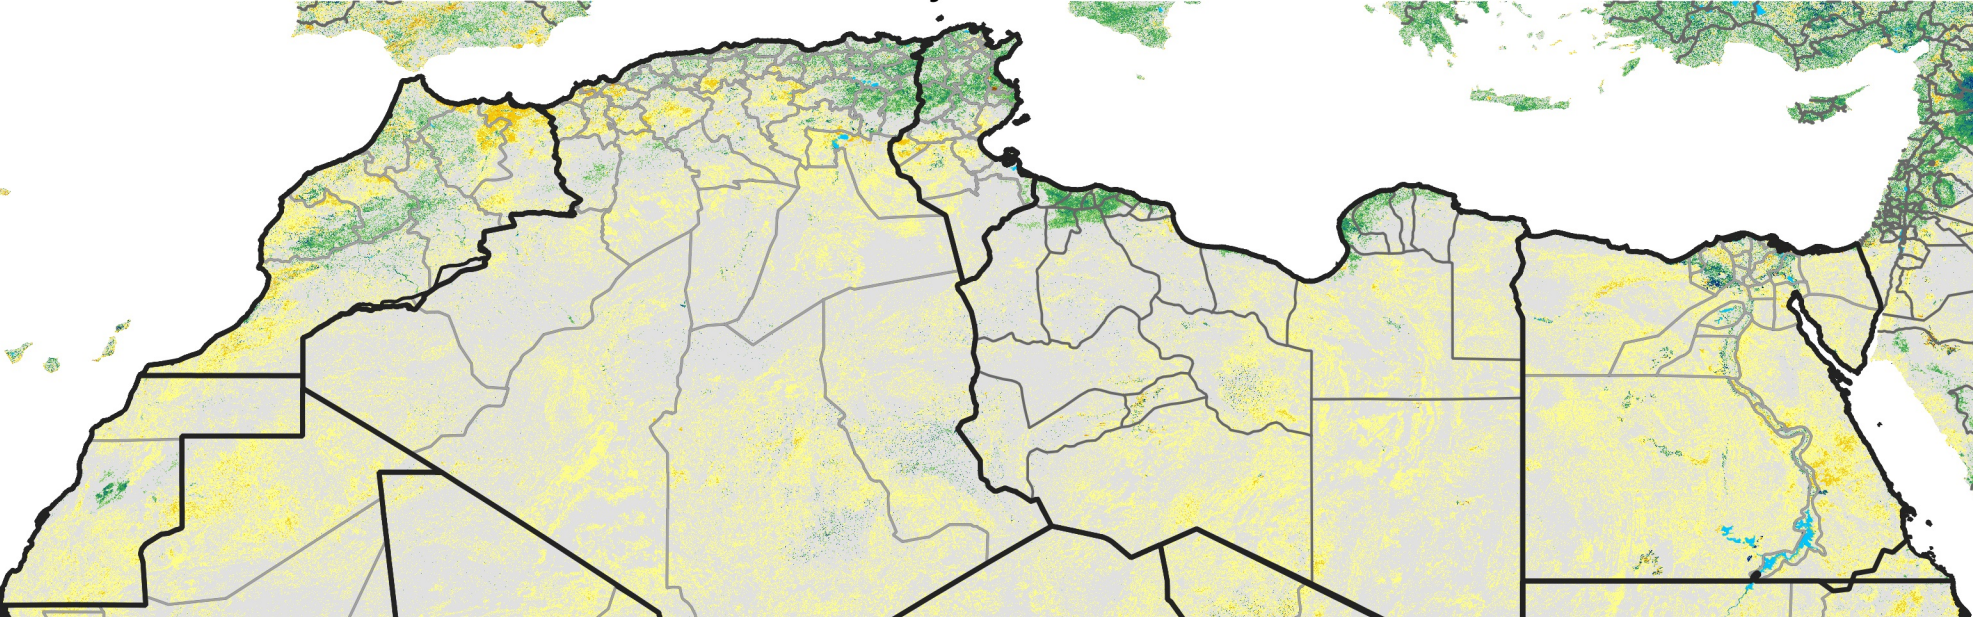

North Africa Percent of Mean NDVI

2019 / mean (2003 - 2022)
Period 18 / June 21 - 30, 2019

Percent of Normal