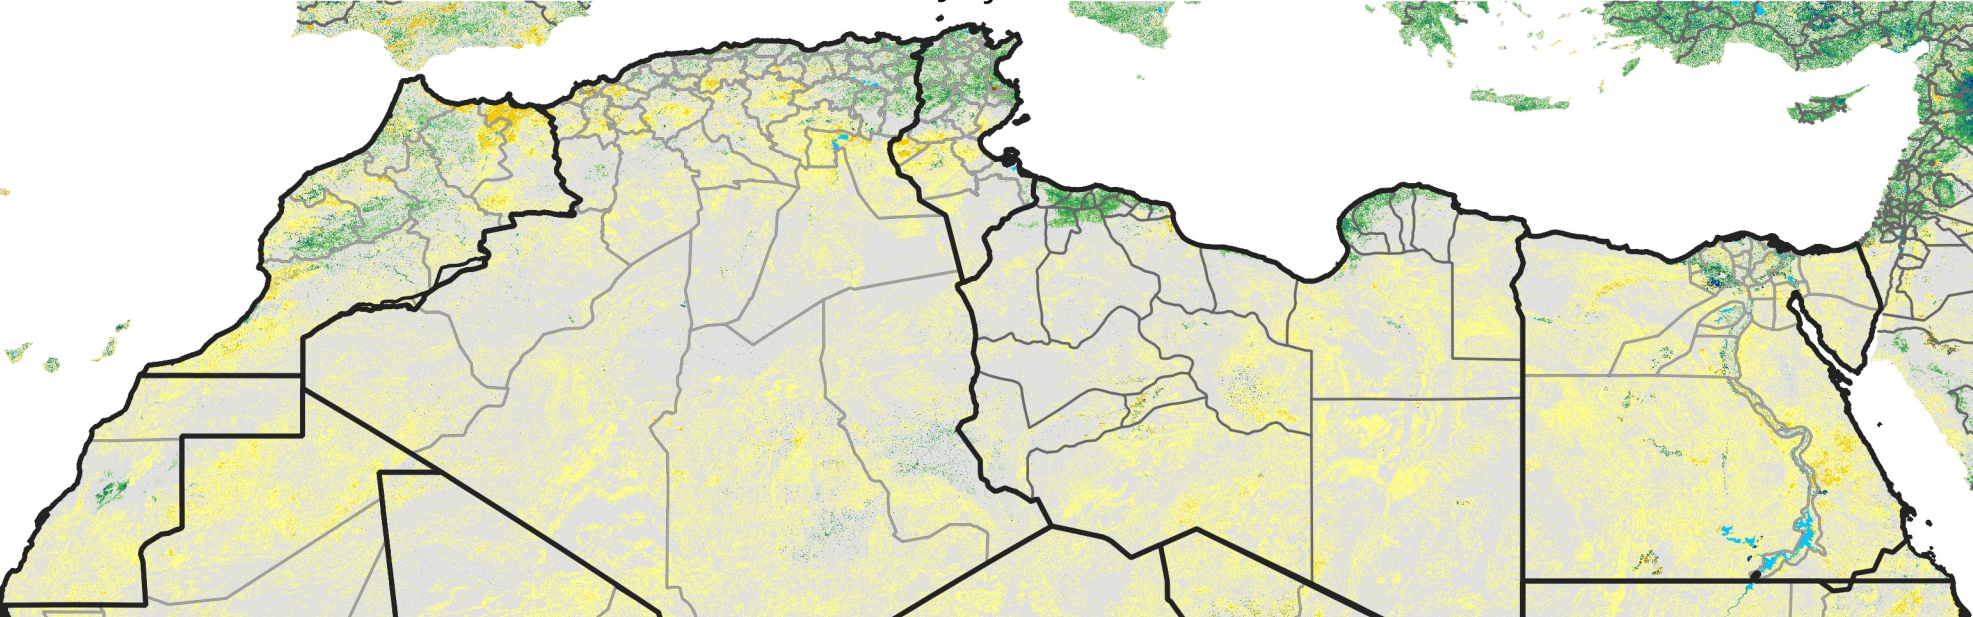

# North Africa Percent of Mean NDVI

2019 / mean (2003 - 2022)  
Period 19 / July 01 - 10, 2019