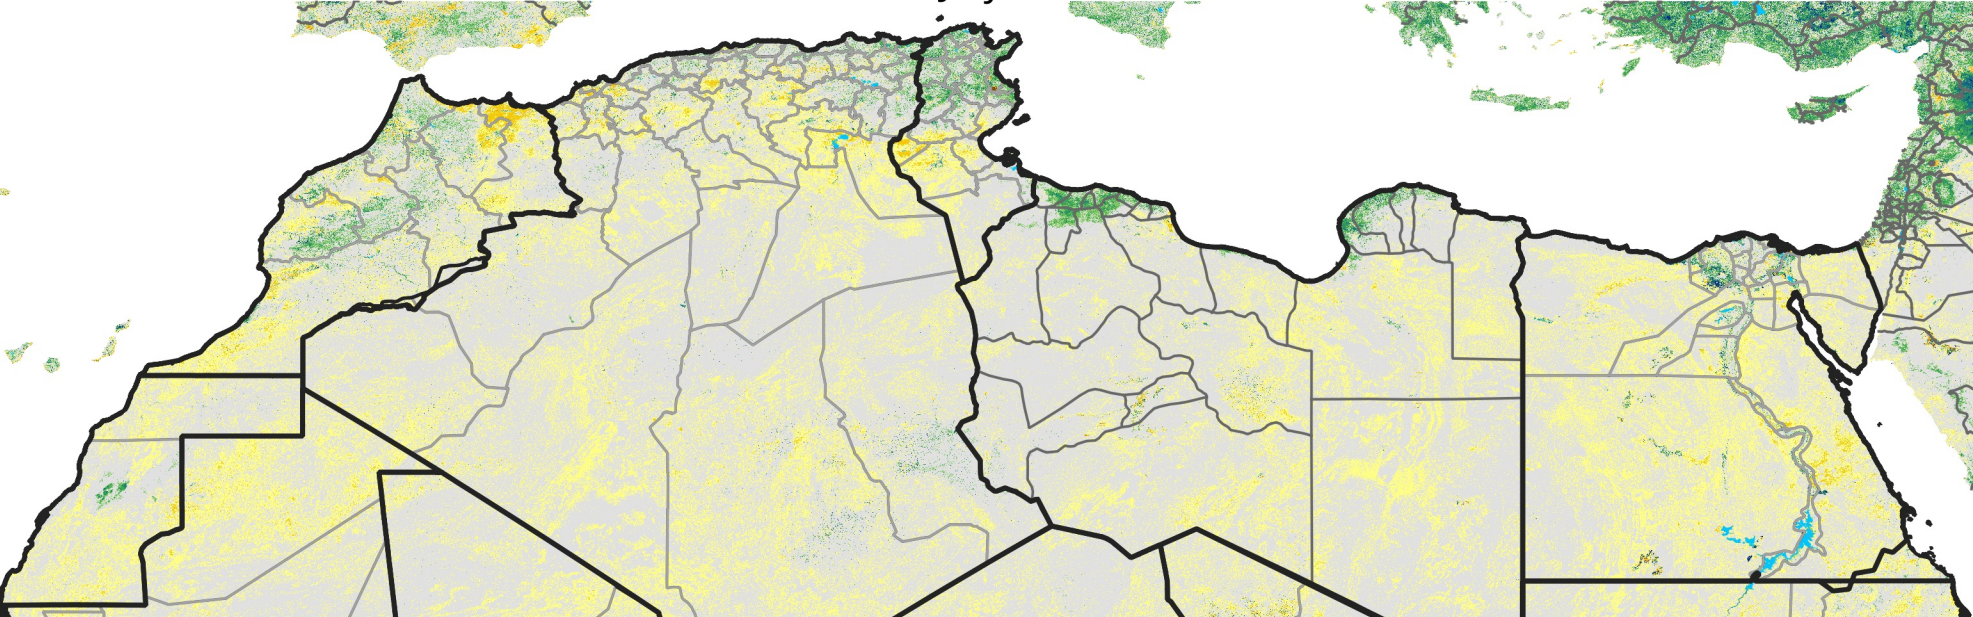

# North Africa Percent of Mean NDVI

2019 / mean (2003 - 2022)  
Period 20 / July 11 - 20, 2019