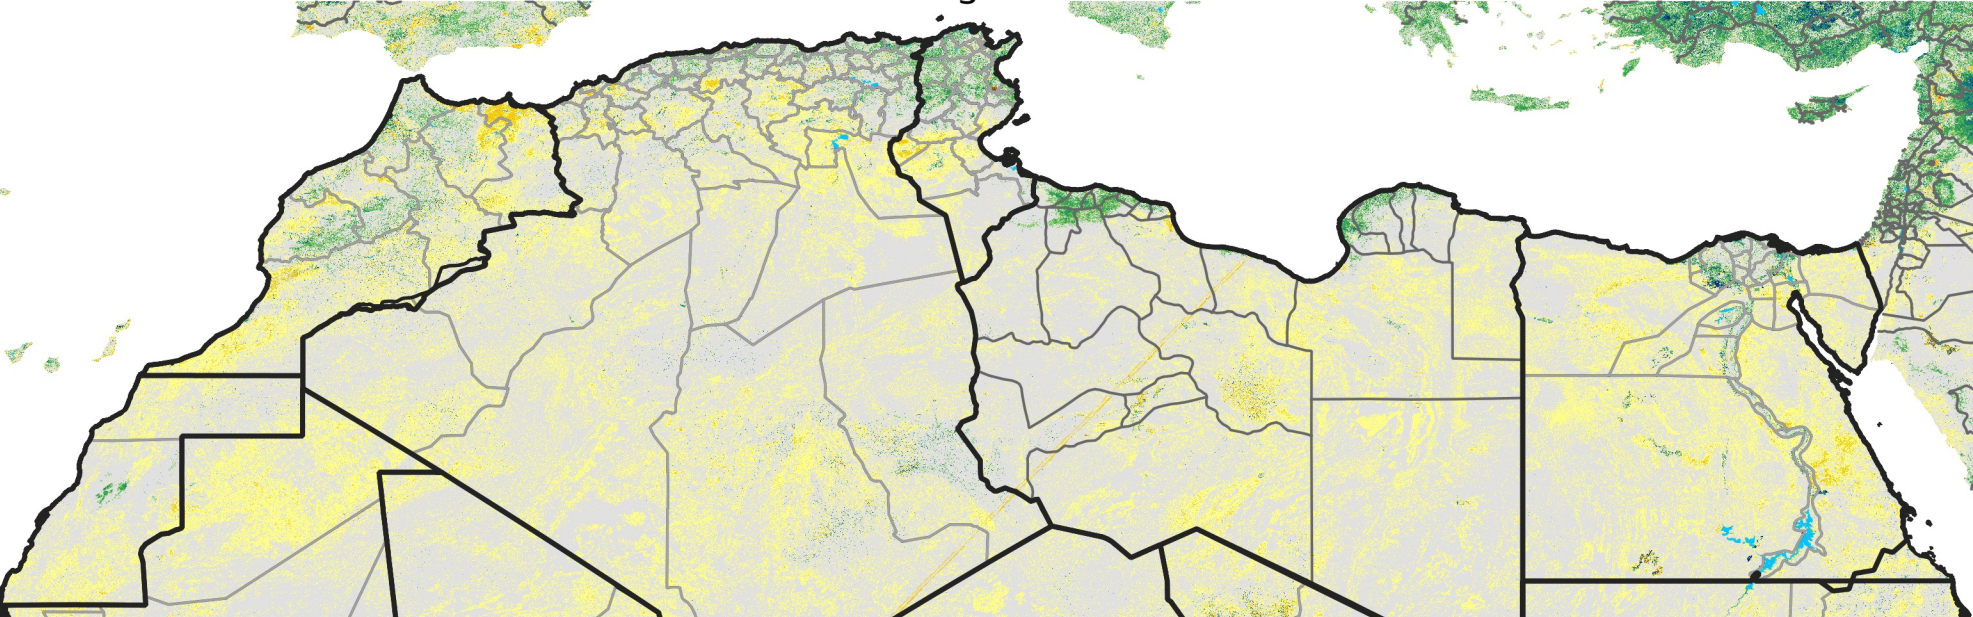

North Africa Percent of Mean NDVI

2019 / mean (2003 - 2022)
Period 22 / August 01 - 10, 2019

Percent of Normal