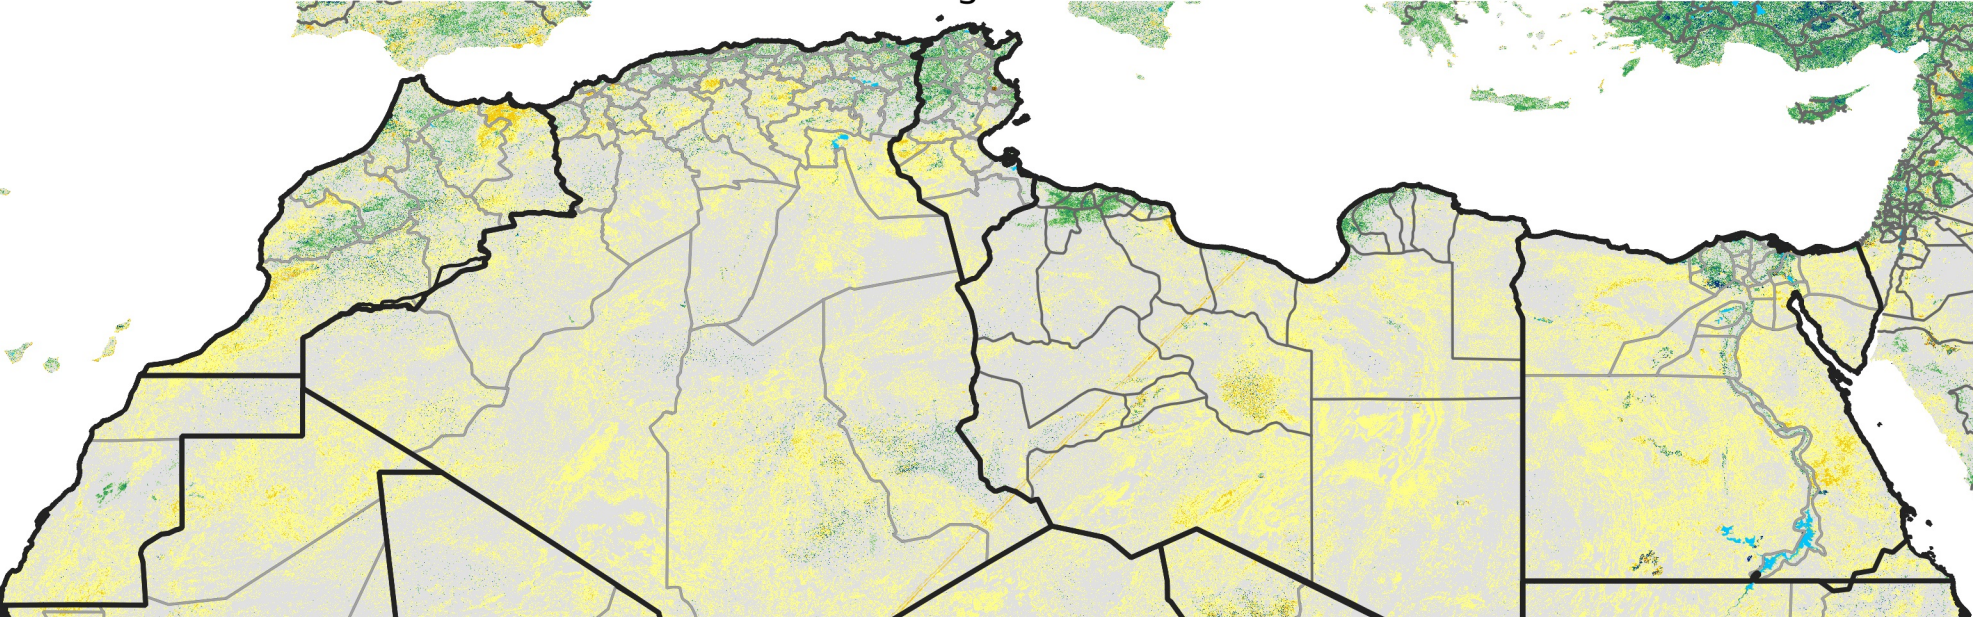

# North Africa Percent of Mean NDVI

2019 / mean (2003 - 2022)  
Period 23 / August 11 - 20, 2019