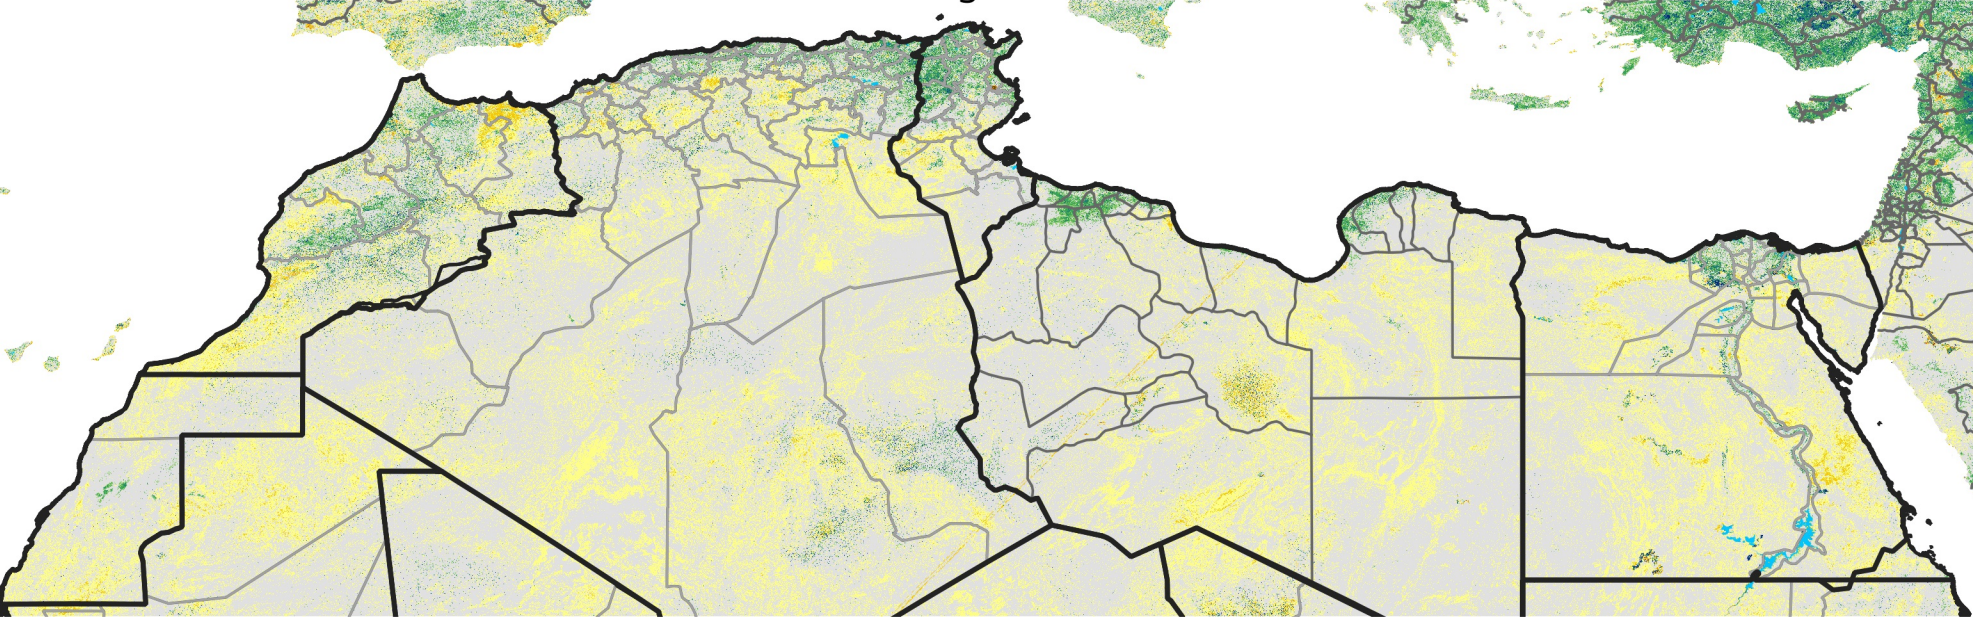

North Africa Percent of Mean NDVI

2019 / mean (2003 - 2022)
Period 24 / August 21 - 31, 2019

Percent of Normal