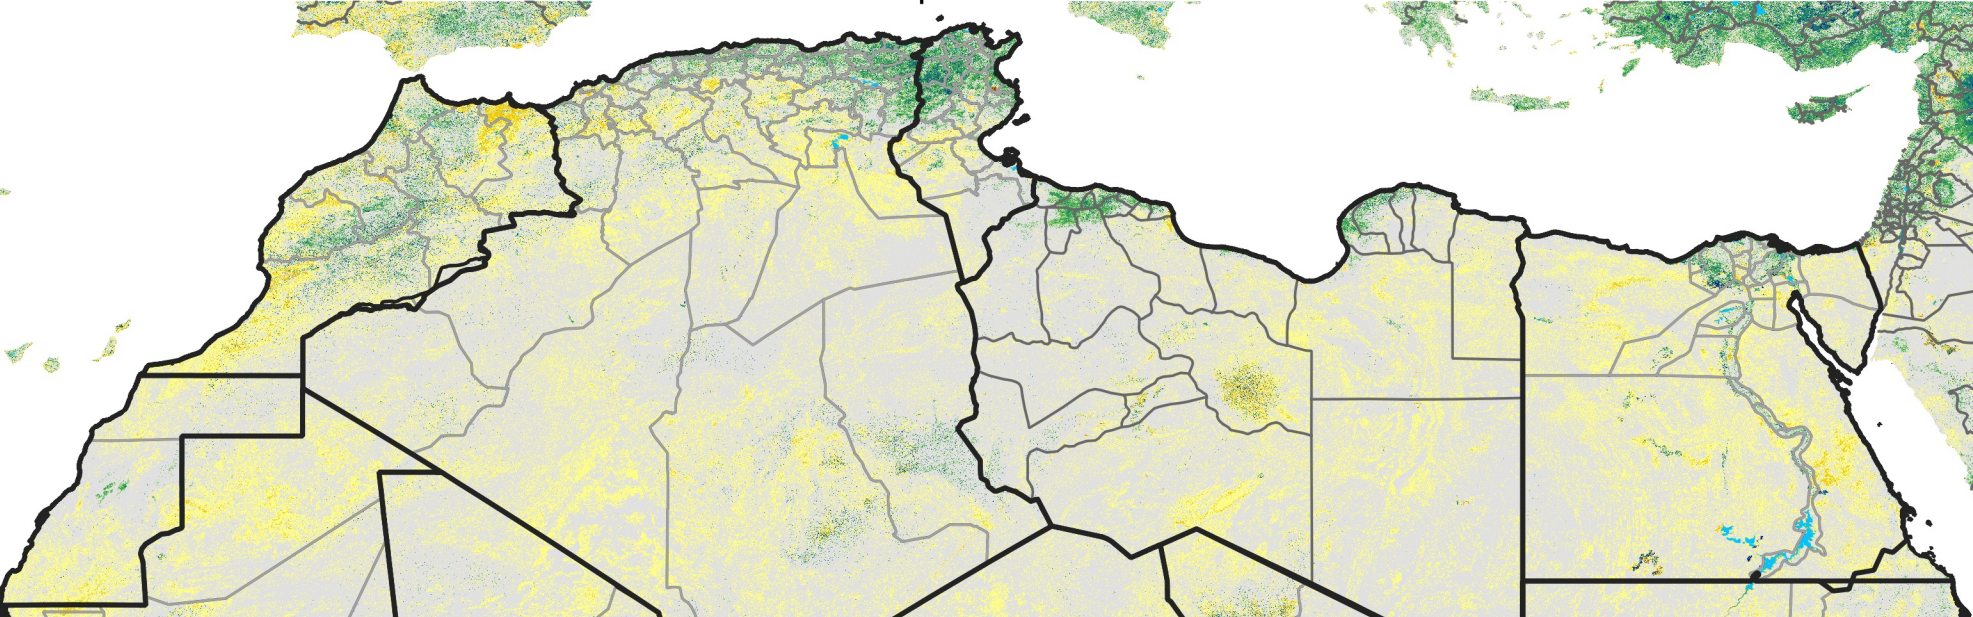

# North Africa Percent of Mean NDVI

2019 / mean (2003 - 2022)  
Period 25 / September 01 - 10, 2019