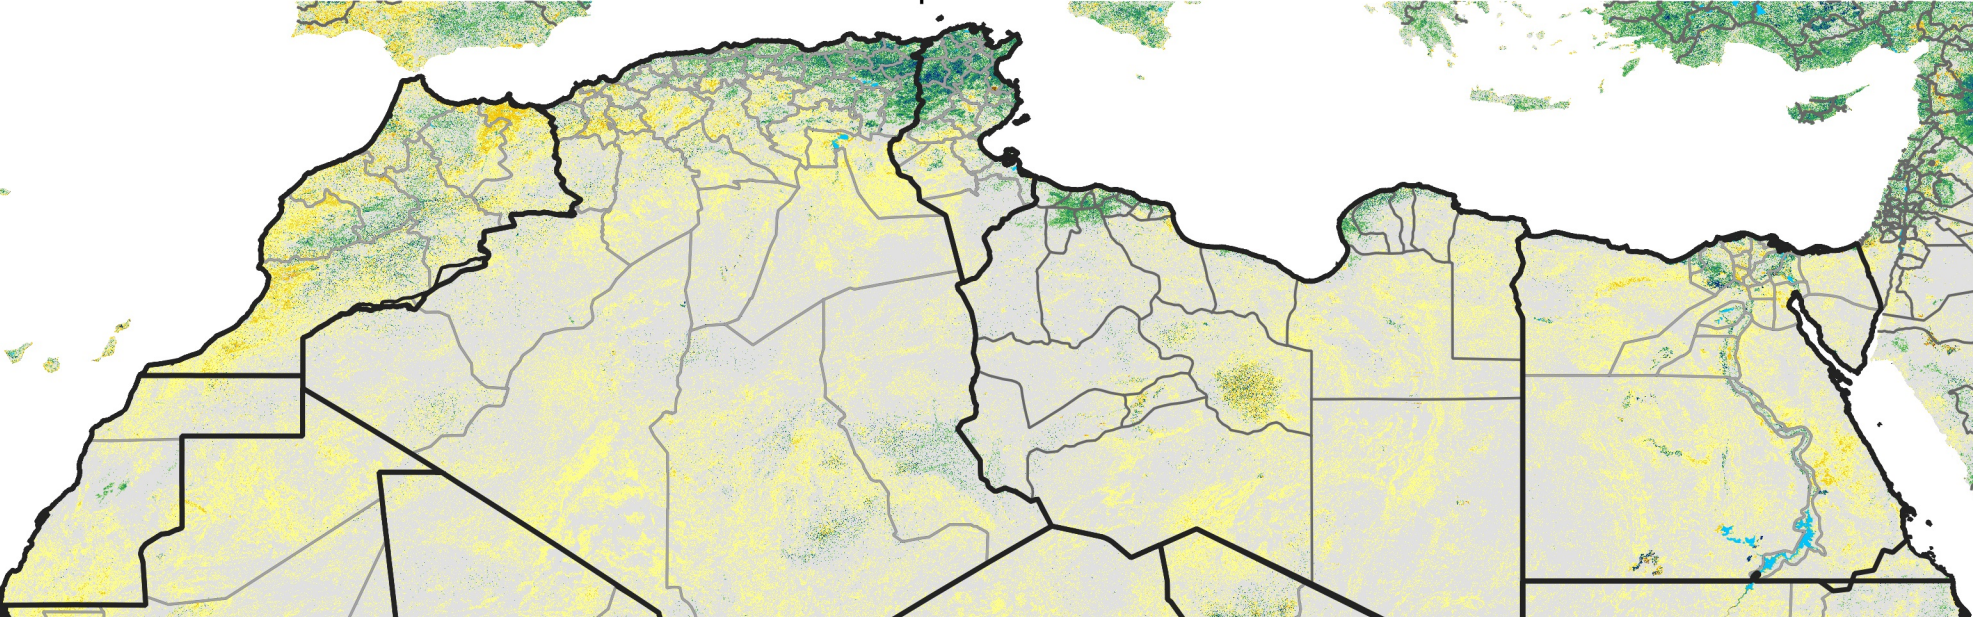

North Africa Percent of Mean NDVI

2019 / mean (2003 - 2022)
Period 26 / September 11 - 20, 2019

Percent of Normal