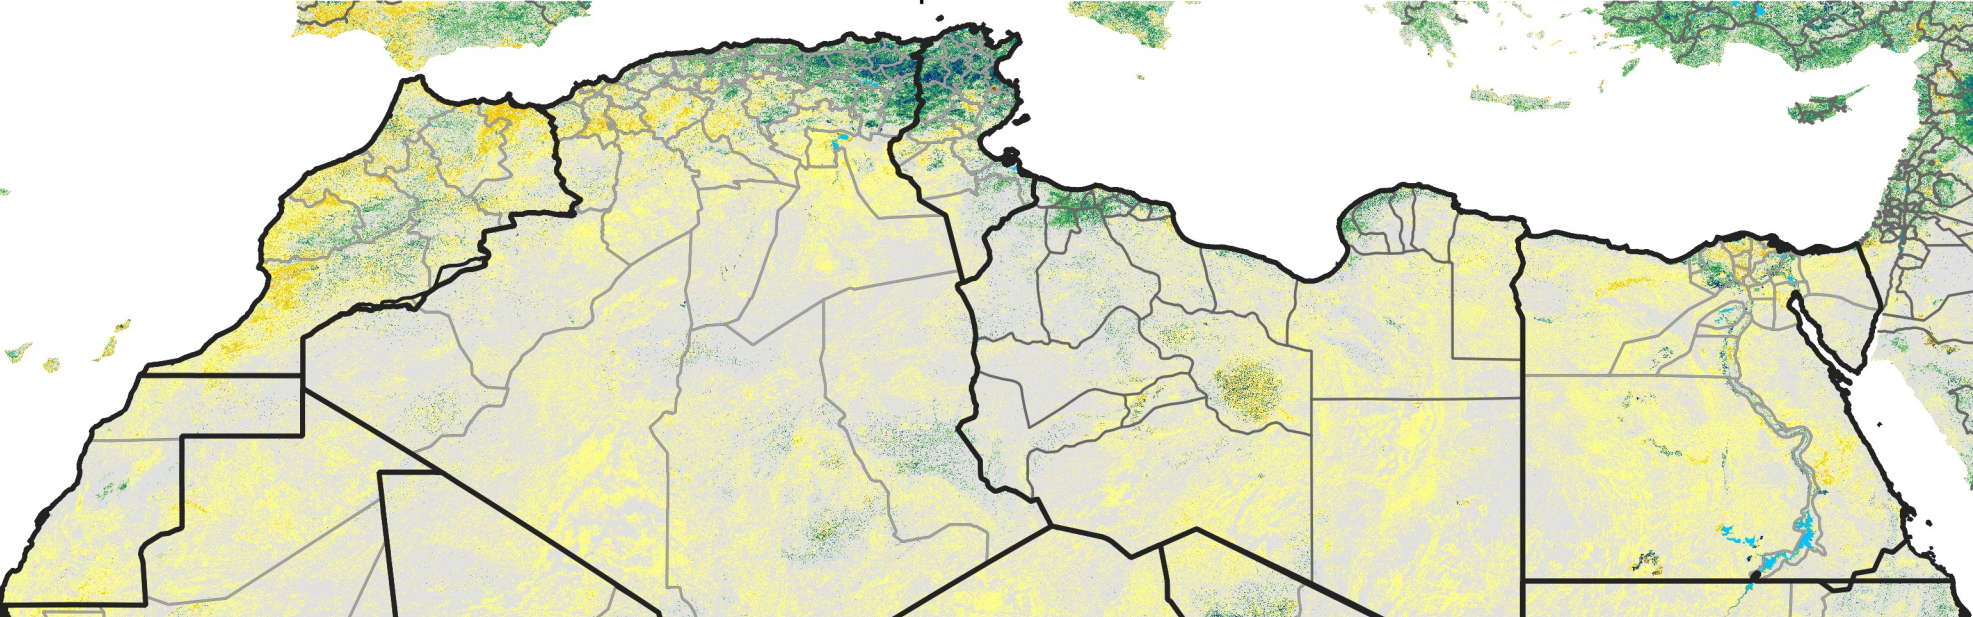

North Africa Percent of Mean NDVI

2019 / mean (2003 - 2022)
Period 27 / September 21 - 30, 2019

Percent of Normal