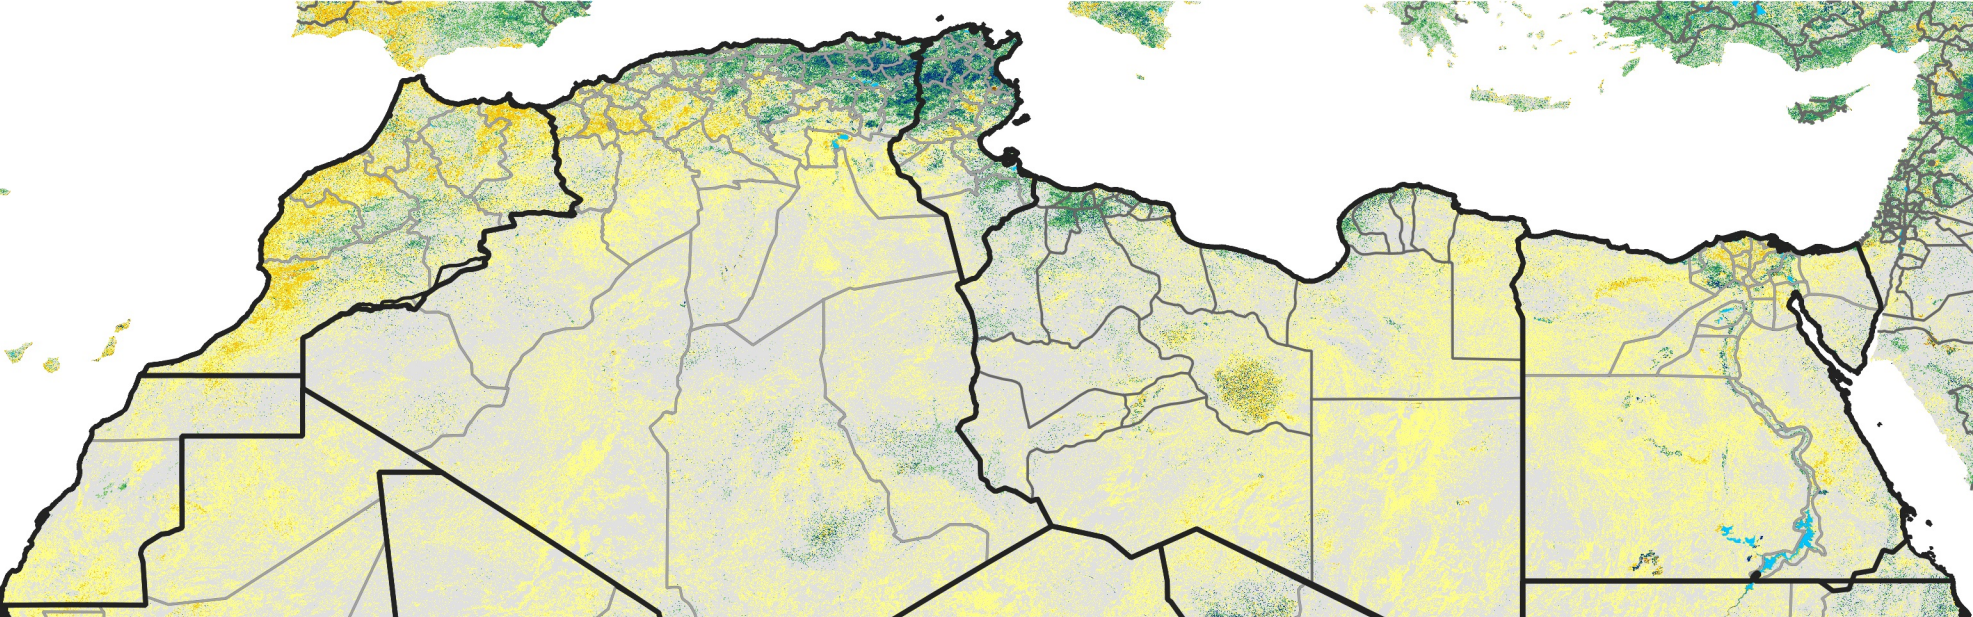

# North Africa Percent of Mean NDVI

2019 / mean (2003 - 2022)  
Period 28 / October 01 - 10, 2019