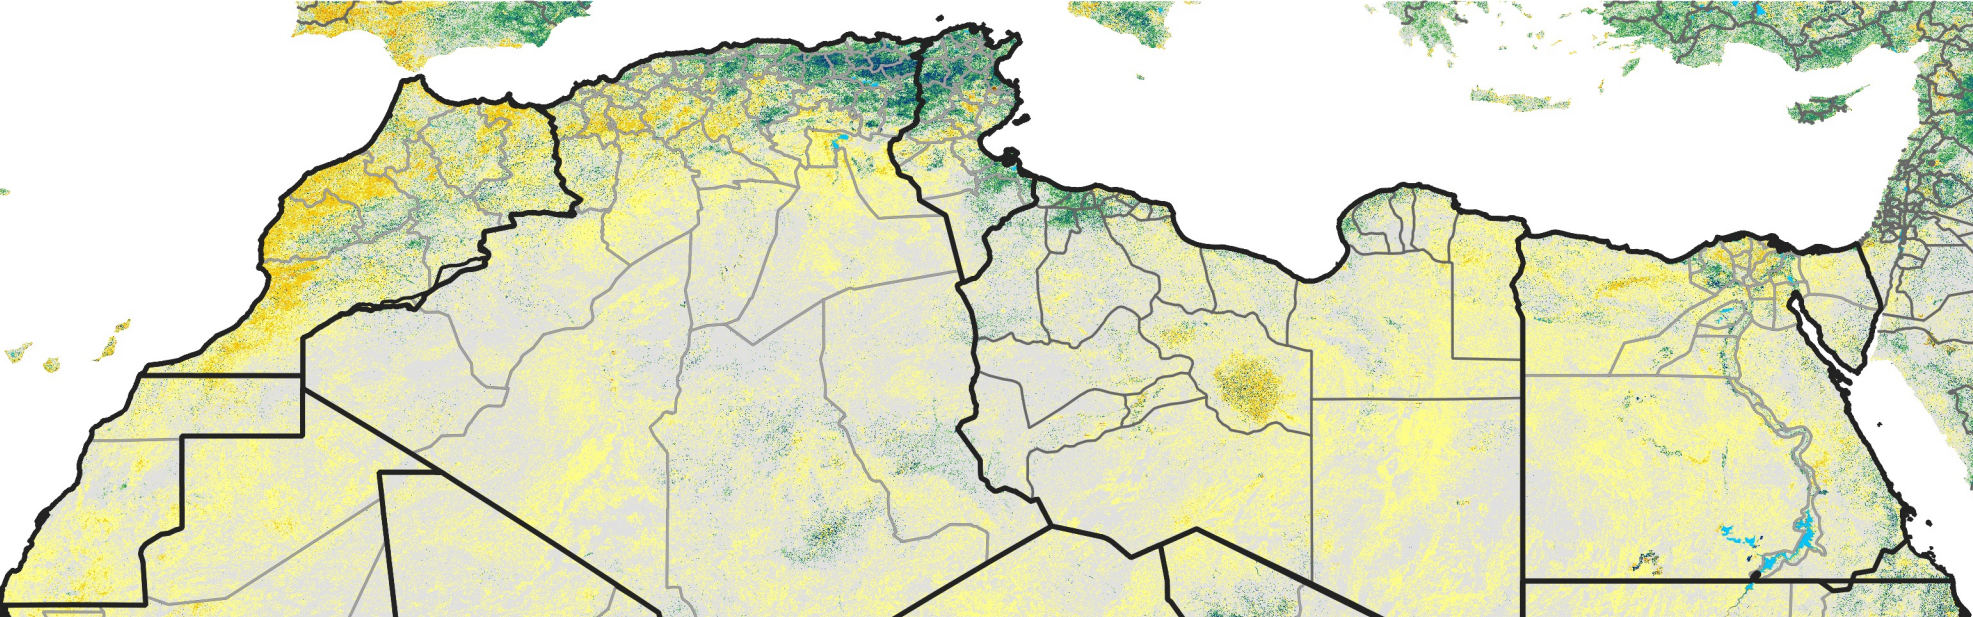

North Africa Percent of Mean NDVI

2019 / mean (2003 - 2022)
Period 29 / October 11 - 20, 2019

Percent of Normal