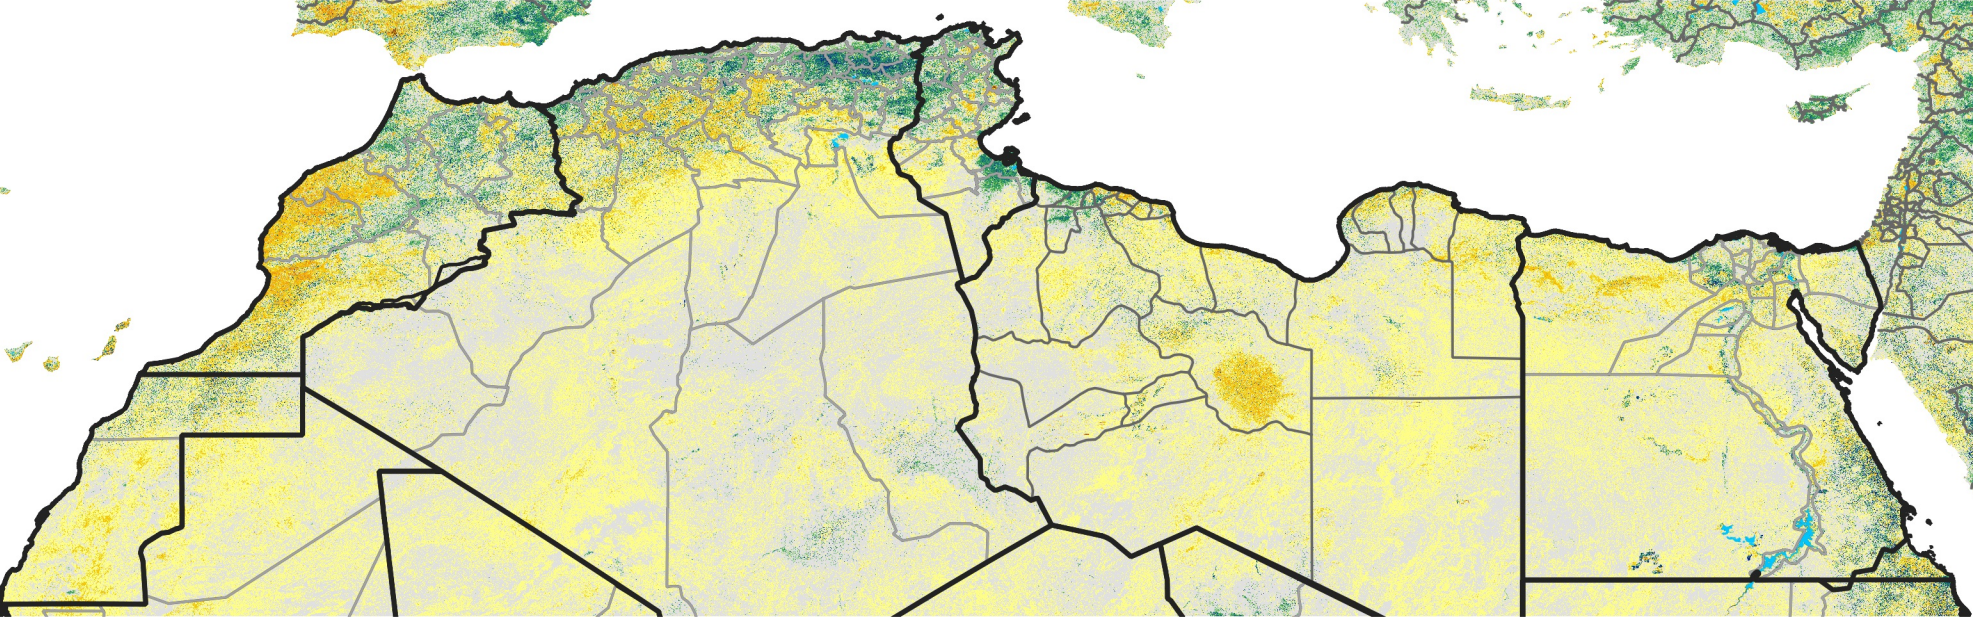

North Africa Percent of Mean NDVI

2019 / mean (2003 - 2022)
Period 32 / November 11 - 20, 2019

Percent of Normal